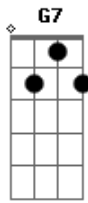

© ukulele-chords.com

© ukulele-chords.com