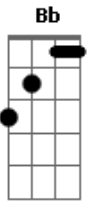

© ukulele-chords.com

© ukulele-chords.com