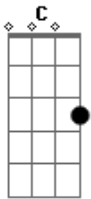

Elvis Presley - I Met Her Today

Tom: C
Intro: Am7 Dm C G7
I told you that some day
IF you kept on beinG untrue
Somebody else would Come along
And release me From you
You'll be Glad to know now
Your FiCKle heart
Can have its own way
For it Finally happened
I've met her today
I used to think I just Couldn't live
A day without you
In spite ofF the thousand doubts and tears
That you put me throuGh

All at onCe I don't Care as muCh For you
I'm sorry to say
For now there's another
I met her today
How I treasured eaCh smile, eaCh kiss
You Gave to me now and then
Well, you needn't be kind to me now
Oh no, not ever aGain
Just when the last bit ofF pride in me was Gone
Someone heard me pray
And sent me my anGel
I met her today
Am7 Dm C G
I met her today
C F C

Acordes

© ukulele-chords.com