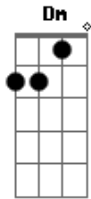

© ukulele-chords.com