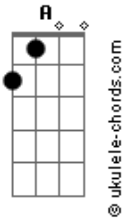

# Elvis Presley - I'm So Lonesome I Could Cry

tom:  
E  
[Tab - Intro]

E E E E  
Hear that lonesome whippoorwill  
E E E7  
He sounds too blue to fly  
A Am E Dbm  
The midnight train is whining low  
E B7 E  
And I'm so lonesome I could cry

E E E E  
Did you ever see a robin weep?  
E E E7  
When leaves begin to die

## Acordes

A Am E Dbm  
That means he's lost the will to live  
E B7 E  
And I'm so lonesome I could cry

E E E E  
The silence of a fallin' star  
E E E7  
Lights up a purple sky  
A Am E Dbm  
And as I won\_\_der where you are  
E B7 E  
I'm so lonesome I could cry