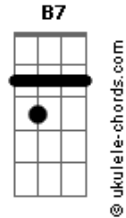

# Elvis Presley - I'm So Lonesome I Could Cry

tom:  
E  
[Tab - Intro]

E E E E  
Hear that lonesome whippoorwill  
E E E7  
He sounds too blue to fly  
A Am E Dbm  
The midnight train is whining low  
E B7 E  
And I'm so lonesome I could cry

E E E E  
Did you ever see a robin weep?  
E E E7  
When leaves begin to die

## Acordes

A Am E Dbm  
That means he's lost the will to live  
E B7 E  
And I'm so lonesome I could cry

E E E E  
The silence of a fallin' star  
E E E7  
Lights up a purple sky  
A Am E Dbm  
And as I won\_\_der where you are  
E B7 E  
I'm so lonesome I could cry

E B7 E  
I'm so lonesome I could cry  
[Tab - Final]