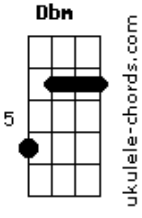

# Elvis Presley - I'm So Lonesome I Could Cry

tom:  
E  
[Tab - Intro]

E E E E  
Hear that lonesome whippoorwill  
E E E7  
He sounds too blue to fly  
A Am E Dbm  
The midnight train is whining low  
E B7 E  
And I'm so lonesome I could cry

E E E E  
Did you ever see a robin weep?  
E E E7  
When leaves begin to die

## Acordes

A Am E Dbm  
That means he's lost the will to live  
E B7 E  
And I'm so lonesome I could cry

E E E E  
The silence of a fallin' star  
E E E7  
Lights up a purple sky  
A Am E Dbm  
And as I won\_\_der where you are  
E B7 E  
I'm so lonesome I could cry

E B7 E  
I'm so lonesome I could cry  
[Tab - Final]