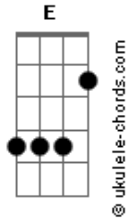

# Elvis Presley - I'm So Lonesome I Could Cry

tom:  
E  
[Tab - Intro]

E E E E  
Hear that lonesome whippoorwill  
E E E7  
He sounds too blue to fly  
A Am E Dbm  
The midnight train is whining low  
E B7 E  
And I'm so lonesome I could cry

E E E E  
Did you ever see a robin weep?  
E E E7  
When leaves begin to die

## Acordes

A Am E Dbm  
That means he's lost the will to live  
E B7 E  
And I'm so lonesome I could cry

E E E E  
The silence of a fallin' star  
E E E7  
Lights up a purple sky  
A Am E Dbm  
And as I won\_\_der where you are  
E B7 E  
I'm so lonesome I could cry

E B7 E  
I'm so lonesome I could cry  
[Tab - Final]