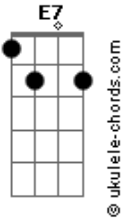

# Elvis Presley - I'm So Lonesome I Could Cry

tom:  
E  
[Tab - Intro]

E E E E  
Hear that lonesome whippoorwill  
E E E7  
He sounds too blue to fly  
A Am E Dbm  
The midnight train is whining low  
E B7 E  
And I'm so lonesome I could cry

E E E E  
Did you ever see a robin weep?  
E E E7  
When leaves begin to die

## Acordes

A Am E Dbm  
That means he's lost the will to live  
E B7 E  
And I'm so lonesome I could cry

E E E E  
The silence of a fallin' star  
E E E7  
Lights up a purple sky  
A Am E Dbm  
And as I won\_\_der where you are  
E B7 E  
I'm so lonesome I could cry