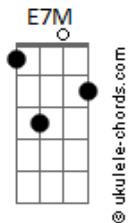

# Elvis Presley - I'm So Lonesome I Could Cry

E tom:  
[Tab - Intro]

E E7M E E7M  
Hear that lonesome whippoorwill  
E E7M E7  
He sounds too blue to fly  
A Am E Dbm  
The midnight train is whining low  
E B7 E  
And I'm so lonesome I could cry

E E7M E E7M  
Did you ever see a robin weep?  
E E7M E7  
When leaves begin to die

## Acordes

A Am E Dbm  
That means he's lost the will to live  
E B7 E  
And I'm so lonesome I could cry

E E7M E E7M  
The silence of a fallin' star  
E E7M E7  
Lights up a purple sky  
A Am E Dbm  
And as I won\_\_der where you are  
E B7 E  
I'm so lonesome I could cry

E B7 E  
I'm so lonesome I could cry

[Tab - Final]