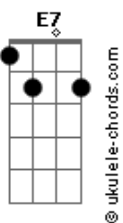

# Elvis Presley - I'm So Lonesome I Could Cry

E tom:  
[Tab - Intro]

E E7M E E7M  
Hear that lonesome whippoorwill  
E E7M E7  
He sounds too blue to fly  
A Am E Dbm  
The midnight train is whining low  
E B7 E  
And I'm so lonesome I could cry

E E7M E E7M  
Did you ever see a robin weep?  
E E7M E7  
When leaves begin to die

## Acordes

A Am E Dbm  
That means he's lost the will to live  
E B7 E  
And I'm so lonesome I could cry

E E7M E E7M  
The silence of a fallin' star  
E E7M E7  
Lights up a purple sky  
A Am E Dbm  
And as I won\_\_der where you are  
E B7 E  
I'm so lonesome I could cry