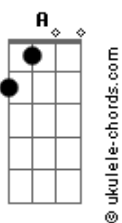

# Elvis Presley - I'm So Lonesome I Could Cry

E tom:  
[Tab - Intro]

E E7M E E7M  
Hear that lonesome whippoorwill  
E E7M E7  
He sounds too blue to fly  
A Am E Dbm  
The midnight train is whining low  
E B7 E  
And I'm so lonesome I could cry

E E7M E E7M  
Did you ever see a robin weep?  
E E7M E7  
When leaves begin to die

## Acordes

A Am E Dbm  
That means he's lost the will to live  
E B7 E  
And I'm so lonesome I could cry

E E7M E E7M  
The silence of a fallin' star  
E E7M E7  
Lights up a purple sky  
A Am E Dbm  
And as I won\_\_der where you are  
E B7 E  
I'm so lonesome I could cry