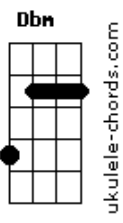

Elvis Presley - I'm So Lonesome I Could Cry

E tom:
[Tab - Intro]

E E7M E E7M
Hear that lonesome whippoorwill
E E7M E7
He sounds too blue to fly
A Am E Dbm
The midnight train is whining low
E B7 E
And I'm so lonesome I could cry

E E7M E E7M
Did you ever see a robin weep?
E E7M E7
When leaves begin to die

Acordes

A Am E Dbm
That means he's lost the will to live
E B7 E
And I'm so lonesome I could cry

E E7M E E7M
The silence of a fallin' star
E E7M E7
Lights up a purple sky
A Am E Dbm
And as I won__der where you are
E B7 E
I'm so lonesome I could cry