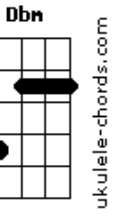

Elvis Presley - I'm So Lonesome I Could Cry

E tom:
[Tab - Intro]

E E7M E E7M
Hear that lonesome whippoorwill
E E7M E7
He sounds too blue to fly
A Am E Dbm
The midnight train is whining low
E B7 E
And I'm so lonesome I could cry

E E7M E E7M
Did you ever see a robin weep?
E E7M E7
When leaves begin to die

Acordes

A Am E Dbm
That means he's lost the will to live
E B7 E
And I'm so lonesome I could cry

E E7M E E7M
The silence of a fallin' star
E E7M E7
Lights up a purple sky
A Am E Dbm
And as I won__der where you are
E B7 E
I'm so lonesome I could cry