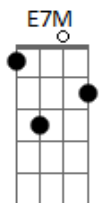

Elvis Presley - I'm So Lonesome I Could Cry

E tom:
[Tab - Intro]

A Am E Dbm
That means he's lost the will to live
E B7 E
And I'm so lonesome I could cry

E E7M E E7M
Hear that lonesome whippoorwill
E E7M E7
He sounds too blue to fly
A Am E Dbm
The midnight train is whining low
E B7 E
And I'm so lonesome I could cry

E E7M E E7M
The silence of a fallin' star
E E7M E7
Lights up a purple sky
A Am E Dbm
And as I won__der where you are
E B7 E
I'm so lonesome I could cry

E B7 E
I'm so lonesome I could cry

E E7M E E7M
Did you ever see a robin weep?
E E7M E7
When leaves begin to die

[Tab - Final]

Acordes

© ukulele-chords.com