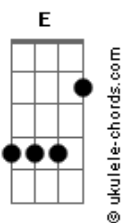

# Elvis Presley - I'm So Lonesome I Could Cry

E tom:  
[Tab - Intro]

E E7M E E7M  
Hear that lonesome whippoorwill  
E E7M E7  
He sounds too blue to fly  
A Am E Dbm  
The midnight train is whining low  
E B7 E  
And I'm so lonesome I could cry

E E7M E E7M  
Did you ever see a robin weep?  
E E7M E7  
When leaves begin to die

## Acordes

A Am E Dbm  
That means he's lost the will to live  
E B7 E  
And I'm so lonesome I could cry

E E7M E E7M  
The silence of a fallin' star  
E E7M E7  
Lights up a purple sky  
A Am E Dbm  
And as I won\_\_der where you are  
E B7 E  
I'm so lonesome I could cry

E B7 E  
I'm so lonesome I could cry

[Tab - Final]