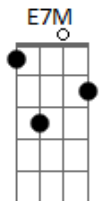

Elvis Presley - I'm So Lonesome I Could Cry

tom:
E
[Tab - Intro]

A Am E Dbm
That means he's lost the will to live
E B7 E
And I'm so lonesome I could cry

E E7M E E7M
Hear that lonesome whippoorwill
E E7M E7
He sounds too blue to fly
A Am E Dbm
The midnight train is whining low
E B7 E
And I'm so lonesome I could cry

E E7M E E7M
The silence of a fallin' star
E E7M E7
Lights up a purple sky
A Am E Dbm
And as I won__der where you are
E B7 E
I'm so lonesome I could cry

E B7 E
I'm so lonesome I could cry

E E7M E E7M
Did you ever see a robin weep?
E E7M E7
When leaves begin to die

[Tab - Final]

Acordes

© ukulele-chords.com