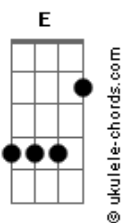

Elvis Presley - I'm So Lonesome I Could Cry

E tom:
[Tab - Intro]

E E7M E E7M
Hear that lonesome whippoorwill
E E7M E7
He sounds too blue to fly
A Am E Dbm
The midnight train is whining low
E B7 E
And I'm so lonesome I could cry

E E7M E E7M
Did you ever see a robin weep?
E E7M E7
When leaves begin to die

Acordes

A Am E Dbm
That means he's lost the will to live
E B7 E
And I'm so lonesome I could cry

E E7M E E7M
The silence of a fallin' star
E E7M E7
Lights up a purple sky
A Am E Dbm
And as I won__der where you are
E B7 E
I'm so lonesome I could cry

E B7 E
I'm so lonesome I could cry

[Tab - Final]