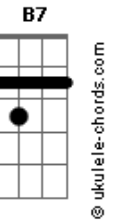

Elvis Presley - I'm So Lonesome I Could Cry

E tom:
[Tab - Intro]

E E7M E E7M
Hear that lonesome whippoorwill
E E7M E7
He sounds too blue to fly
A Am E Dbm
The midnight train is whining low
E B7 E
And I'm so lonesome I could cry

E E7M E E7M
Did you ever see a robin weep?
E E7M E7
When leaves begin to die

Acordes

A Am E Dbm
That means he's lost the will to live
E B7 E
And I'm so lonesome I could cry

E E7M E E7M
The silence of a fallin' star
E E7M E7
Lights up a purple sky
A Am E Dbm
And as I won__der where you are
E B7 E
I'm so lonesome I could cry

E B7 E
I'm so lonesome I could cry

[Tab - Final]