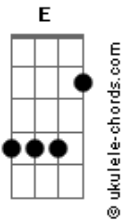

Elvis Presley - I'm So Lonesome I Could Cry

E tom:
[Tab - Intro]

E E7M E E7M
Hear that lonesome whippoorwill
E E7M E7
He sounds too blue to fly
A Am E Dbm
The midnight train is whining low
E B7 E
And I'm so lonesome I could cry

E E7M E E7M
Did you ever see a robin weep?
E E7M E7
When leaves begin to die

Acordes

A Am E Dbm
That means he's lost the will to live
E B7 E
And I'm so lonesome I could cry

E E7M E E7M
The silence of a fallin' star
E E7M E7
Lights up a purple sky
A Am E Dbm
And as I won__der where you are
E B7 E
I'm so lonesome I could cry

E B7 E
I'm so lonesome I could cry

[Tab - Final]