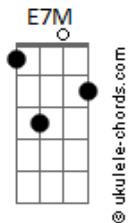

Elvis Presley - I'm So Lonesome I Could Cry

E tom:
[Tab - Intro]

E E7M E E7M
Hear that lonesome whippoorwill
E E7M E7
He sounds too blue to fly
A Am E Dbm
The midnight train is whining low
E B7 E
And I'm so lonesome I could cry

E E7M E E7M
Did you ever see a robin weep?
E E7M E7
When leaves begin to die

Acordes

A Am E Dbm
That means he's lost the will to live
E B7 E
And I'm so lonesome I could cry

E E7M E E7M
The silence of a fallin' star
E E7M E7
Lights up a purple sky
A Am E Dbm
And as I won__der where you are
E B7 E
I'm so lonesome I could cry

E B7 E
I'm so lonesome I could cry

[Tab - Final]