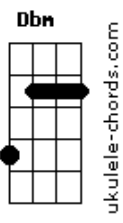

# Elvis Presley - I'm So Lonesome I Could Cry

E tom:  
[Tab - Intro]

E E7M E E7M  
Hear that lonesome whippoorwill  
E E7M E7  
He sounds too blue to fly  
A Am E Dbm  
The midnight train is whining low  
E B7 E  
And I'm so lonesome I could cry

E E7M E E7M  
Did you ever see a robin weep?  
E E7M E7  
When leaves begin to die

## Acordes

A Am E Dbm  
That means he's lost the will to live  
E B7 E  
And I'm so lonesome I could cry

E E7M E E7M  
The silence of a fallin' star  
E E7M E7  
Lights up a purple sky  
A Am E Dbm  
And as I won\_\_der where you are  
E B7 E  
I'm so lonesome I could cry