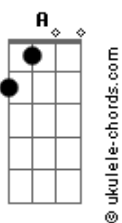

Elvis Presley - I'm So Lonesome I Could Cry

E tom:
[Tab - Intro]

E E7M E E7M
Hear that lonesome whippoorwill
E E7M E7
He sounds too blue to fly
A Am E Dbm
The midnight train is whining low
E B7 E
And I'm so lonesome I could cry

E E7M E E7M
Did you ever see a robin weep?
E E7M E7
When leaves begin to die

Acordes

A Am E Dbm
That means he's lost the will to live
E B7 E
And I'm so lonesome I could cry

E E7M E E7M
The silence of a fallin' star
E E7M E7
Lights up a purple sky
A Am E Dbm
And as I won__der where you are
E B7 E
I'm so lonesome I could cry