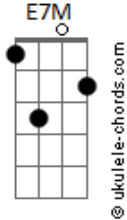

Elvis Presley - I'm So Lonesome I Could Cry

E tom:
[Tab - Intro]

E E7M E E7M
Hear that lonesome whippoorwill
E E7M E7
He sounds too blue to fly
A Am E Dbm
The midnight train is whining low
E B7 E
And I'm so lonesome I could cry

E E7M E E7M
Did you ever see a robin weep?
E E7M E7
When leaves begin to die

Acordes

A Am E Dbm
That means he's lost the will to live
E B7 E
And I'm so lonesome I could cry

E E7M E E7M
The silence of a fallin' star
E E7M E7
Lights up a purple sky
A Am E Dbm
And as I won__der where you are
E B7 E
I'm so lonesome I could cry

E B7 E
I'm so lonesome I could cry

[Tab - Final]