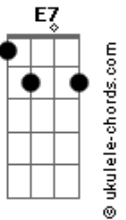

Elvis Presley - I'm So Lonesome I Could Cry

E tom:
[Tab - Intro]

E E7M E E7M
Hear that lonesome whippoorwill
E E7M E7
He sounds too blue to fly
A Am E Dbm
The midnight train is whining low
E B7 E
And I'm so lonesome I could cry

E E7M E E7M
Did you ever see a robin weep?
E E7M E7
When leaves begin to die

Acordes

A Am E Dbm
That means he's lost the will to live
E B7 E
And I'm so lonesome I could cry

E E7M E E7M
The silence of a fallin' star
E E7M E7
Lights up a purple sky
A Am E Dbm
And as I won__der where you are
E B7 E
I'm so lonesome I could cry