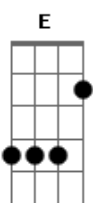

© ukulele-chords.com