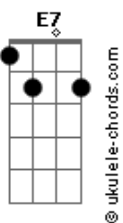

Elvis Presley - I'm So Lonesome I Could Cry

E tom:
[Tab - Intro]

E E7M E E7M
Hear that lonesome whippoorwill
E E7M E7
He sounds too blue to fly
A Am E Dbm
The midnight train is whining low
E B7 E
And I'm so lonesome I could cry

E E7M E E7M
Did you ever see a robin weep?
E E7M E7
When leaves begin to die

Acordes

A Am E Dbm
That means he's lost the will to live
E B7 E
And I'm so lonesome I could cry

E E7M E E7M
The silence of a fallin' star
E E7M E7
Lights up a purple sky
A Am E Dbm
And as I won__der where you are
E B7 E
I'm so lonesome I could cry