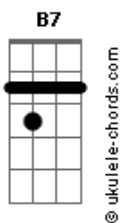

Elvis Presley - I'm So Lonesome I Could Cry

E tom:
[Tab - Intro]

E E7M E E7M
Hear that lonesome whippoorwill
E E7M E7
He sounds too blue to fly
A Am E Dbm
The midnight train is whining low
E B7 E
And I'm so lonesome I could cry

E E7M E E7M
Did you ever see a robin weep?
E E7M E7
When leaves begin to die

Acordes

A Am E Dbm
That means he's lost the will to live
E B7 E
And I'm so lonesome I could cry

E E7M E E7M
The silence of a fallin' star
E E7M E7
Lights up a purple sky
A Am E Dbm
And as I won__der where you are
E B7 E
I'm so lonesome I could cry

E B7 E
I'm so lonesome I could cry

[Tab - Final]