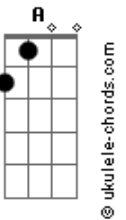

Elvis Presley - I'm So Lonesome I Could Cry

E tom:
[Tab - Intro]

E E7M E E7M
Hear that lonesome whippoorwill
E E7M E7
He sounds too blue to fly
A Am E Dbm
The midnight train is whining low
E B7 E
And I'm so lonesome I could cry

E E7M E E7M
Did you ever see a robin weep?
E E7M E7
When leaves begin to die

Acordes

A Am E Dbm
That means he's lost the will to live
E B7 E
And I'm so lonesome I could cry

E E7M E E7M
The silence of a fallin' star
E E7M E7
Lights up a purple sky
A Am E Dbm
And as I won__der where you are
E B7 E
I'm so lonesome I could cry