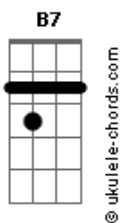

# Elvis Presley - I'm So Lonesome I Could Cry

E tom:  
[Tab - Intro]

E E7M E E7M  
Hear that lonesome whippoorwill  
E E7M E7  
He sounds too blue to fly  
A Am E Dbm  
The midnight train is whining low  
E B7 E  
And I'm so lonesome I could cry

E E7M E E7M  
Did you ever see a robin weep?  
E E7M E7  
When leaves begin to die

## Acordes

A Am E Dbm  
That means he's lost the will to live  
E B7 E  
And I'm so lonesome I could cry

E E7M E E7M  
The silence of a fallin' star  
E E7M E7  
Lights up a purple sky  
A Am E Dbm  
And as I won\_\_der where you are  
E B7 E  
I'm so lonesome I could cry