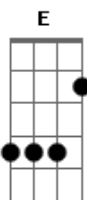

Elvis Presley - I Just Can't Help Believing

tom:

Intro: E A E E
A E A

I just can't help believin'

When she smiles up soft and gentle

With a trace of misty morning

And the promise of tomorrow in her eyes

I just can't help believin'

For more than just a day

Oh I just can't help believin'

When she slips her hand in my hand

And it feels so small and helpless

And my fingers fold around it like a glove

And I just can't help believin'

When she's whispering her magic

And her tears are shining honey sweet with love

This time the girl is gonna stay

This time the girl is gonna stay

For more than just a day

[Final] A E A

Acordes

© ukulele-chords.com

© ukulele-chords.com