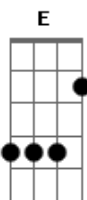

Elvis Presley - I Just Can't Help Believing

tom:

Intro: E A E E
A E A

I just can't help believin'

When she smiles up soft and gentle

With a trace of misty morning

And the promise of tomorrow in her eyes

I just can't help believin'

When she's lying close beside me

And my heart beats with the rhythm of her sighs

This time the girl is gonna stay

This time the girl is gonna stay

This time the girl is gonna stay

For more than just a day

Oh I just can't help believin'

When she slips her hand in my hand

And it feels so small and helpless

And my fingers fold around it like a glove

And I just can't help believin'

When she's whispering her magic

And her tears are shining honey sweet with love

This time the girl is gonna stay

This time the girl is gonna stay

For more than just a day

[Final] A E A

Acordes