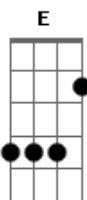

Elvis Presley - I Just Can't Help Believing

tom:

Intro: E A E E
A E A

I just can't help believin'

When she smiles up soft and gentle

With a trace of misty morning

And the promise of tomorrow in her eyes

I just can't help believin'

When she's lying close beside me

And my heart beats with the rhythm of her sighs

This time the girl is gonna stay

This time the girl is gonna stay

This time the girl is gonna stay

Acordes

© ukulele-chords.com

And it feels so small and helpless

And my fingers fold around it like a glove

And I just can't help believin'

When she's whispering her magic

And her tears are shining honey sweet with love

This time the girl is gonna stay