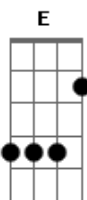

Elvis Presley - I Just Can't Help Believing

tom:

Intro: E A E E
A E A

I just can't help believin'

When she smiles up soft and gentle

With a trace of misty morning

And the promise of tomorrow in her eyes

I just can't help believin'

When she's lying close beside me

And my heart beats with the rhythm of her sighs

This time the girl is gonna stay

This time the girl is gonna stay

E A E A

For more than just a day

Oh I just can't help believin'

When she slips her hand in my hand

And it feels so small and helpless

And my fingers fold around it like a glove

And I just can't help believin'

When she's whispering her magic

And her tears are shining honey sweet with love

This time the girl is gonna stay

This time the girl is gonna stay

For more than just a day

[Final] A E A

Acordes