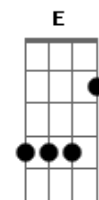

© ukulele-chords.com