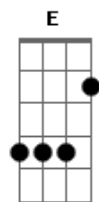

© ukulele-chords.com