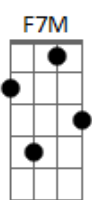

© ukulele-chords.com