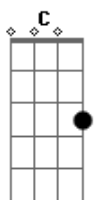

© ukulele-chords.com