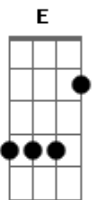

© ukulele-chords.com