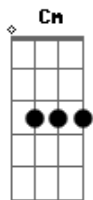

© ukulele-chords.com