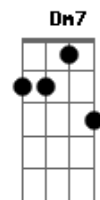

© ukulele-chords.com