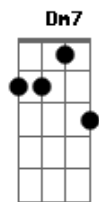

Elvis Presley - I Just Cant Help Believing

Tom: F

Standard tuning.

Intro: F F F F

F
I just can't help believin',
F7M
When she smiles up soft and gentle,
Bb
With a trace of misty morning,
C F
And a promise of tomorrow in her eyes.

F
I just can't help believin',
F7M
When she's lying close beside me,
Cm Bb Bbm
And my heart beats with the rhythm of her sighs,

F Bb F Bb
This time the girl is gonna stay,
F Dm7 C
This time the girl is gonna stay,
{nc} F
For more that just a day.

F
Oh I just can't help believin',
F7M
When she slips her hand in my hand,
Bb

And it feels so small and helpless,
C F
As my fingers fold around it like a glove.
F
I just can't help believing,
F7M
When she's whispering her magic,
Cm Bb
And her tears are shining honey sweet with love,

F Bb F Bb
This time the girl is going to stay,
F Dm C
This time the girl is going to stay,
{nc} F
for more than just a day

(REPEAT LAST VERSE)

Oh i just can't help believin',

F F7M Bb Cm
E| -1-- -0-- -3-- ----
B| -1-- -1-- -3-- -4--
G| -3-- -2-- -0-- -5--
D| -3-- -3-- -3-- -3--
A| -3-- ---- -1-- ----
E| -1-- ---- ---- ----

Transcribed by John Cunningham
Modified by Ferry Falkenburg

Acordes

© ukulele-chords.com

© ukulele-chords.com

© ukulele-chords.com

© ukulele-chords.com

© ukulele-chords.com

© ukulele-chords.com

© ukulele-chords.com

© ukulele-chords.com

© ukulele-chords.com