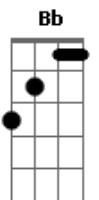

© ukulele-chords.com