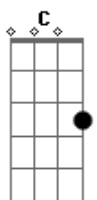

© ukulele-chords.com