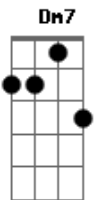

© ukulele-chords.com