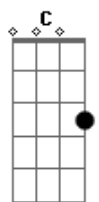

© ukulele-chords.com