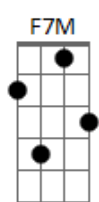

© ukulele-chords.com