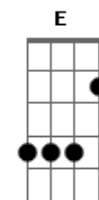

© ukulele-chords.com