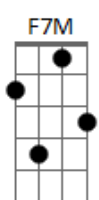

© ukulele-chords.com