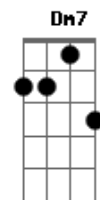

© ukulele-chords.com