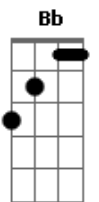

© ukulele-chords.com