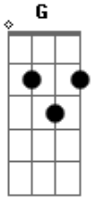

© ukulele-chords.com