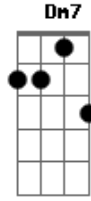

© ukulele-chords.com