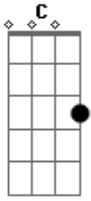

Elvis Presley - I Believe

Tom: C
Intro: C
G I believe for every drop of rain that falls
Am F G7
A flower grows
C I believe that somewhere in the darkest night
Am F G7
A candle glows
C I believe for everyone who goes astray, someone will come
Am F E
E7
to show the way
Am F G7
I believe, I believe
C Am F G7
I believe above a storm the smallest prayer

can still be heard
C I believe that someone in the great somewhere
Am F G7
hears every word
C I
Am F B7
Everytime i hear a new born baby cry,
E E7 Am
Or touch a leaf or see the sky
Dm7 G7 C
Then I know why, I believe
C Am F B7
Everytime I hear a new born baby cry,
E E7 Am
Or touch a leaf or see the sky
Dm7 G7 C
Then I know why, I believe

Acordes

© ukulele-chords.com