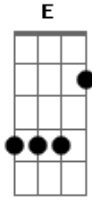

© ukulele-chords.com