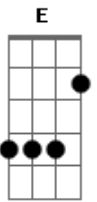

© ukulele-chords.com