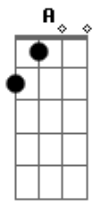

Elvis Presley - Hawaiian Wedding Song

Tom: A

Tune guitar 1/2 step down or use standard tuning and play in the key of Ab.

Intro: A

A
This is the moment
D A
I've waited for
A
I can hear my heart singing
B E
Soon bells will be ringing
A B
This is the moment
E A
Of sweet Aloha
A E

I will love you longer than forever
E
Promise me that you will leave me never A
A B
Here and now dear,
E
You're my love,
A
I know dear

Promise me that you will leave me never
I will love you longer than forever
Now that we are one
Clouds won't hide the sun
Blue skies of Hawaii will smile
On this, our wedding day
I do love you with all my heart

Acordes

© ukulele-chords.com