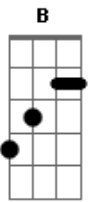

© ukulele-chords.com