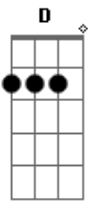

© ukulele-chords.com