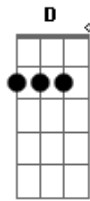

© ukulele-chords.com

© ukulele-chords.com