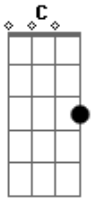

ukulele-chords.com