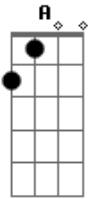

ukulele-chords.com