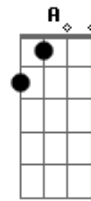

© ukulele-chords.com

© ukulele-chords.com