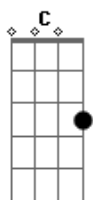

ukulele-chords.com