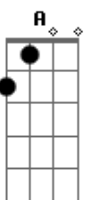

ukulele-chords.com