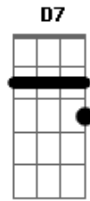

© ukulele-chords.com

© ukulele-chords.com