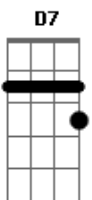

ukulele-chords.com