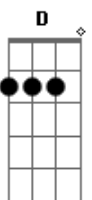

ukulele-chords.com