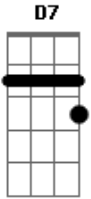

ukulele-chords.com