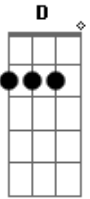

ukulele-chords.com