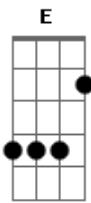

A7 D
And in my arms together we'll make sweet love tonight

Dm A E
Down life's golden road and you'll always know

A

I love you ... girl of mine

A E
Sometimes I know I hurt you when things ain't goin' right

A7 D D D
One sunny smile and all the clouds just roll away

Dm A E
Eyes deep as the sea seem to say to me

Our love will always be

E7 A A7M
So girl of mine turn out the light

A7 D
And in my arms together we'll make sweet love tonight

Dm A E
Down life's golden road and you'll always know

A
I love you ... girl of mine

Acordes

© ukulele-chords.com

© ukulele-chords.com

© ukulele-chords.com

© ukulele-chords.com

© ukulele-chords.com