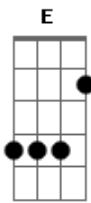

A7 D
And in my arms together we'll make sweet love tonight

Dm A E
Down life's golden road and you'll always know

A

I love you ... girl of mine

A E
Sometimes I know I hurt you when things ain't goin' right

A7 D D D
One sunny smile and all the clouds just roll away

Dm A E
Eyes deep as the sea seem to say to me

Our love will always be

E7 A A7M
So girl of mine turn out the light

A7 D
And in my arms together we'll make sweet love tonight

Dm A E
Down life's golden road and you'll always know

A
I love you ... girl of mine

Acordes

© ukulele-chords.com

© ukulele-chords.com

© ukulele-chords.com

© ukulele-chords.com

© ukulele-chords.com