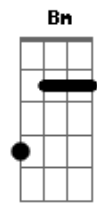

© ukulele-chords.com