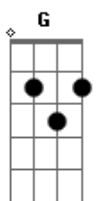

© ukulele-chords.com