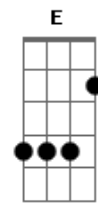

© ukulele-chords.com