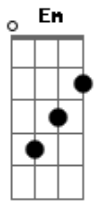

Elvis Presley - For Ol' Times Sake

Tom: Ab

(com acordes na forma de G)

Capostrate na 1ª casa

Standard tuning, capo 1st position.

A A7M
 Before you go walk out on me
 Em A D
 Take a look around tell me what you see
 A A7M
 Here I stand like an open book
 Em A D
 Is there something here you might have overlooked
 D E E
 'Cause it would be a shame if you should leave
 Bm E A
 And find that freedom ain't what you thought it would be

A7M
 E|--0--
 B|--2--
 G|--1--
 D|--2--
 A--0--
 E|-----

Acordes

© ukulele-chords.com

© ukulele-chords.com

© ukulele-chords.com

© ukulele-chords.com

© ukulele-chords.com

© ukulele-chords.com