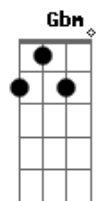

© ukulele-chords.com