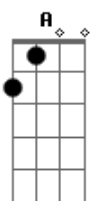

© ukulele-chords.com