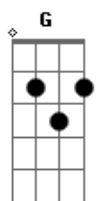

© ukulele-chords.com