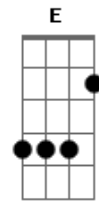

Elvis Presley - For Ol' Times Sake

Tom: Ab

(com acordes na forma de G)

Capostrate na 1ª casa

Standard tuning, capo 1st position.

A A7M
 Before you go walk out on me
 Em A D
 Take a look around tell me what you see
 A A7M
 Here I stand like an open book
 Em A D
 Is there something here you might have overlooked
 D E E
 'Cause it would be a shame if you should leave
 Bm E A
 And find that freedom ain't what you thought it would be

A7M
 E|--0--
 B|--2--
 G|--1--
 D|--2--
 A--0--
 E|-----

Acordes

© ukulele-chords.com

© ukulele-chords.com

© ukulele-chords.com

© ukulele-chords.com

© ukulele-chords.com

© ukulele-chords.com