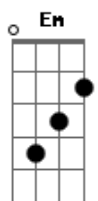

© ukulele-chords.com