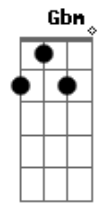

© ukulele-chords.com