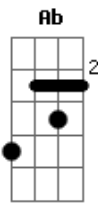

© ukulele-chords.com