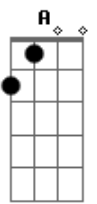

© ukulele-chords.com