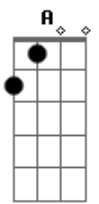

© ukulele-chords.com