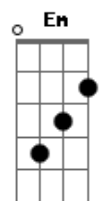

© ukulele-chords.com