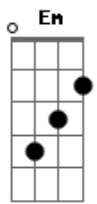

Elvis Presley - For Ol' Times Sake

Tom: Ab

(com acordes na forma de G)

Capostrate na 1ª casa

Standard tuning, capo 1st position.

A A7M
Before you go walk out on me
Em A D
Take a look around tell me what you see
A A7M
Here I stand like an open book
Em A D
Is there something here you might have overlooked
D E E
'Cause it would be a shame if you should leave
Bm E A
And find that freedom ain't what you thought it would be

A7M
E|--0--
B|--2--
G|--1--
D|--2--
A--0--
E|-----

Acordes

© ukulele-chords.com

© ukulele-chords.com

© ukulele-chords.com

© ukulele-chords.com

© ukulele-chords.com

© ukulele-chords.com