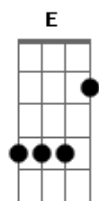

© ukulele-chords.com