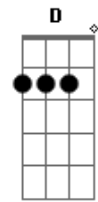

© ukulele-chords.com

© ukulele-chords.com