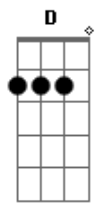

© ukulele-chords.com