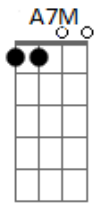

Elvis Presley - For Ol' Times Sake

Tom: Ab

(com acordes na forma de G)

Capostrate na 1ª casa

Standard tuning, capo 1st position.

A A7M
Before you go walk out on me
Em A D
Take a look around tell me what you see
A A7M
Here I stand like an open book
Em A D
Is there something here you might have overlooked
D E E
'Cause it would be a shame if you should leave
Bm E A
And find that freedom ain't what you thought it would be

The years we had were not all bad
In fact I know the good outweighed the bad
Now you say that you've grown tired
You want to be by yourself a while
It would be a shame if you should go
And find that freedom was a long time ago

D E A
I know that you can't stand the chains that bind you
D E A
They just keep on drivin' us apart
D E A

You could go where I could never find you
E Gbm D E
But could you go far enough to get away from your heart

Solo: A A7M Em A D
A A7M
So one more time, for ol' times sake
Em A D
Come and lay your head upon my chest
A A7M
Please don't throw this moment away
Em A D
We can forget the bad and take the best
D E A E
If you don't have nothing left to say
Bm E A
Let me hold you one more time for ol' times sake
D E A E
If you don't have nothing left to say
Bm E A
Let me hold you one more time for ol' times sake

A7M
E|--0--
B|--2--
G|--1--
D|--2--
A--0--
E|-----

Acordes

© ukulele-chords.com