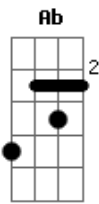

© ukulele-chords.com