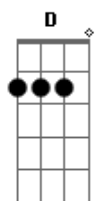

© ukulele-chords.com