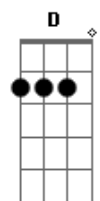

© ukulele-chords.com