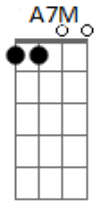

Elvis Presley - For Ol' Times Sake

Tom: Ab

(com acordes na forma de G)

Capostrate na 1ª casa

Standard tuning, capo 1st position.

A A7M
Before you go walk out on me
Em A D
Take a look around tell me what you see
A A7M
Here I stand like an open book
Em A D
Is there something here you might have overlooked
D E E
'Cause it would be a shame if you should leave
Bm E A
And find that freedom ain't what you thought it would be

The years we had were not all bad
In fact I know the good outweighed the bad
Now you say that you've grown tired
You want to be by yourself a while
It would be a shame if you should go
And find that freedom was a long time ago

D E A
I know that you can't stand the chains that bind you
D E A
They just keep on drivin' us apart
D E A

You could go where I could never find you
E Gbm D E
But could you go far enough to get away from your heart

Solo: A A7M Em A D
A A7M
So one more time, for ol' times sake
Em A D
Come and lay your head upon my chest
A A7M
Please don't throw this moment away
Em A D
We can forget the bad and take the best
D E A E
If you don't have nothing left to say
Bm E A
Let me hold you one more time for ol' times sake
D E A E
If you don't have nothing left to say
Bm E A
Let me hold you one more time for ol' times sake

A7M
E|--0--
B|--2--
G|--1--
D|--2--
A--0--
E|-----

Acordes

© ukulele-chords.com