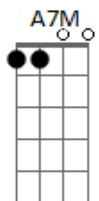

Elvis Presley - For Ol' Times Sake

Tom: Ab

(com acordes na forma de G)

Capostrate na 1ª casa

Standard tuning, capo 1st position.

A A7M
Before you go walk out on me
Em A D
Take a look around tell me what you see
A A7M
Here I stand like an open book
Em A D
Is there something here you might have overlooked
D E E
'Cause it would be a shame if you should leave
Bm E A
And find that freedom ain't what you thought it would be

The years we had were not all bad
In fact I know the good outweighed the bad
Now you say that you've grown tired
You want to be by yourself a while
It would be a shame if you should go
And find that freedom was a long time ago

D E A
I know that you can't stand the chains that bind you
D E A
They just keep on drivin' us apart
D E A

You could go where I could never find you
E Gbm D E
But could you go far enough to get away from your heart

Solo: A A7M Em A D

A A7M
So one more time, for ol' times sake
Em A D
Come and lay your head upon my chest
A A7M
Please don't throw this moment away
Em A D
We can forget the bad and take the best
D E A E
If you don't have nothing left to say
Bm E A
Let me hold you one more time for ol' times sake
D E A E
If you don't have nothing left to say
Bm E A
Let me hold you one more time for ol' times sake

A7M
E|--0--
B|--2--
G|--1--
D|--2--
A--0--
E|-----

Acordes

© ukulele-chords.com