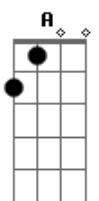

© ukulele-chords.com