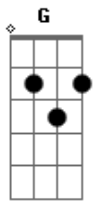

© ukulele-chords.com