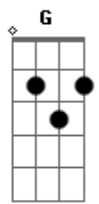

Elvis Presley - For Ol' Times Sake

Tom: Ab

(com acordes na forma de G)

Capostrate na 1ª casa

Standard tuning, capo 1st position.

A A7M
 Before you go walk out on me
 Em A D
 Take a look around tell me what you see
 A A7M
 Here I stand like an open book
 Em A D
 Is there something here you might have overlooked
 D E E
 'Cause it would be a shame if you should leave
 Bm E A
 And find that freedom ain't what you thought it would be

A7M
 E|--0--
 B|--2--
 G|--1--
 D|--2--
 A--0--
 E|-----

Acordes

© ukulele-chords.com

© ukulele-chords.com

© ukulele-chords.com

© ukulele-chords.com

© ukulele-chords.com

© ukulele-chords.com