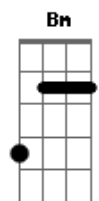

© ukulele-chords.com