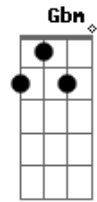

© ukulele-chords.com