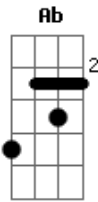

© ukulele-chords.com