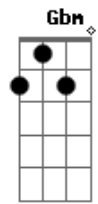

© ukulele-chords.com