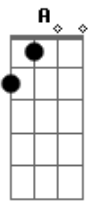

© ukulele-chords.com