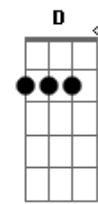

© ukulele-chords.com

© ukulele-chords.com