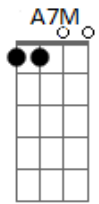

Elvis Presley - For Ol' Times Sake

Tom: Ab

(com acordes na forma de G)

Capostrate na 1ª casa

Standard tuning, capo 1st position.

A A7M
Before you go walk out on me
Em A D
Take a look around tell me what you see
A A7M
Here I stand like an open book
Em A D
Is there something here you might have overlooked
D E E
'Cause it would be a shame if you should leave
Bm E A
And find that freedom ain't what you thought it would be

The years we had were not all bad
In fact I know the good outweighed the bad
Now you say that you've grown tired
You want to be by yourself a while
It would be a shame if you should go
And find that freedom was a long time ago

D E A
I know that you can't stand the chains that bind you
D E A
They just keep on drivin' us apart
D E A

You could go where I could never find you
E Gbm D E
But could you go far enough to get away from your heart

Solo: A A7M Em A D
A A7M
So one more time, for ol' times sake
Em A D
Come and lay your head upon my chest
A A7M
Please don't throw this moment away
Em A D
We can forget the bad and take the best
D E A E
If you don't have nothing left to say
Bm E A
Let me hold you one more time for ol' times sake
D E A E
If you don't have nothing left to say
Bm E A
Let me hold you one more time for ol' times sake

A7M
E|--0--
B|--2--
G|--1--
D|--2--
A--0--
E|-----

Acordes

© ukulele-chords.com