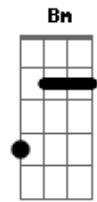

© ukulele-chords.com