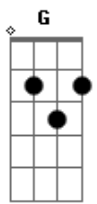

© ukulele-chords.com