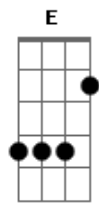

Elvis Presley - For Ol' Times Sake

Tom: Ab

(com acordes na forma de G)

Capostrate na 1ª casa

Standard tuning, capo 1st position.

A A7M
 Before you go walk out on me
 Em A D
 Take a look around tell me what you see
 A A7M
 Here I stand like an open book
 Em A D
 Is there something here you might have overlooked
 D E E
 'Cause it would be a shame if you should leave
 Bm E A
 And find that freedom ain't what you thought it would be

A7M
 E|--0--
 B|--2--
 G|--1--
 D|--2--
 A--0--
 E|-----

Acordes

© ukulele-chords.com

© ukulele-chords.com

© ukulele-chords.com

© ukulele-chords.com

© ukulele-chords.com

© ukulele-chords.com