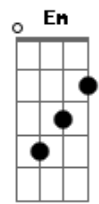

Elvis Presley - For Ol' Times Sake

Tom: Ab

(com acordes na forma de G)

Capostrate na 1ª casa

Standard tuning, capo 1st position.

A A7M
 Before you go walk out on me
 Em A D
 Take a look around tell me what you see
 A A7M
 Here I stand like an open book
 Em A D
 Is there something here you might have overlooked
 D E E
 'Cause it would be a shame if you should leave
 Bm E A
 And find that freedom ain't what you thought it would be

A7M
 E|--0--
 B|--2--
 G|--1--
 D|--2--
 A--0--
 E|-----

Acordes

© ukulele-chords.com

© ukulele-chords.com

© ukulele-chords.com

© ukulele-chords.com

© ukulele-chords.com

© ukulele-chords.com