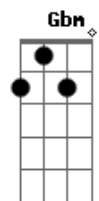

© ukulele-chords.com