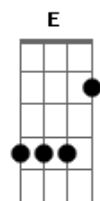

© ukulele-chords.com