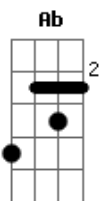

© ukulele-chords.com