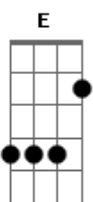

Elvis Presley - Down In The Alley

Tom: E

^E
Janie, Janie, Janie, Janie, Jane Jane

Janie, Janie, Janie, Janie, Jane Jane

Down in the alley, just you and me

We're going bowlin' till half past three

Just rockin' and reelin', we'll get that feelin'

Down in the alley, oh baby gee

I wake you now and dig you later
'cause you're a fine sweet potato

We'll have a ball and that ain't all
Down in the alley, just you and me

The clock is striking a mournful sound
This time of evening my love comes down
That's when I'm missin' your kind of kissin'
Down in the alley, that's where I'll be

Down in the alley, we sure have fun
We just get started 'bout half past one
So if you're 'round just come on down
Down in the alley and you will see

Janie, Janie, Janie, Janie, Jane Jane
Janie, Janie, Janie, Janie, Jane Jane
Janie, Janie, Janie, Janie, Jane Jane
Janie, Janie, Janie, Janie, Jane

Acordes

© ukulele-chords.com