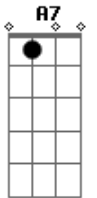

© ukulele-chords.com