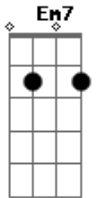

© ukulele-chords.com