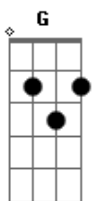

© ukulele-chords.com