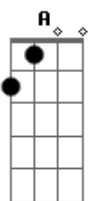

© ukulele-chords.com