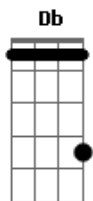

© ukulele-chords.com

© ukulele-chords.com