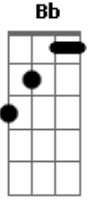

© ukulele-chords.com