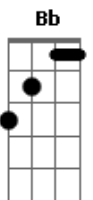

© ukulele-chords.com