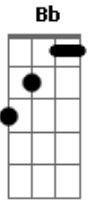

© ukulele-chords.com