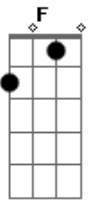

© ukulele-chords.com