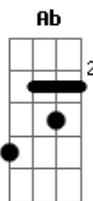

© ukulele-chords.com