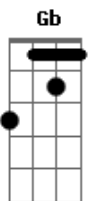

© ukulele-chords.com