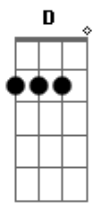

# Elvis Presley - Crawfish

Tom: **D**

m

Intro: **Dm**

**Dm**

Crawfish, Crawfish

Well I went to the bayou just last night  
 There was no moon but the stars were bright  
 Put a big long hook on a big long pole  
 And I pulled Mr. Crawfish out of his hole

Crawfish, Crawfish

See I got him, see the size  
 Stripped and cleaned before your eyes

**Gm**

Sweet meat look, fresh and ready to cook

**Dm**

Crawfish, Crawfish