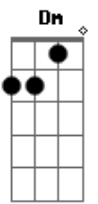

# Elvis Presley - Crawfish

Tom: **D**

m

Intro: **Dm**

**Dm**

Crawfish, Crawfish

Well I went to the bayou just last night  
 There was no moon but the stars were bright  
 Put a big long hook on a big long pole  
 And I pulled Mr. Crawfish out of his hole

Crawfish, Crawfish

See I got him, see the size  
 Stripped and cleaned before your eyes

**Gm**

Sweet meat look, fresh and ready to cook

**Dm**

Crawfish, Crawfish