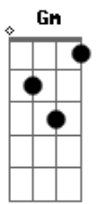

© ukulele-chords.com