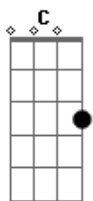

Elvis Presley - Are you lonesome tonight?

Tom: C

Riff 1:

Riff 2:

Intro: (Riff 1) Dm G C (Riff 2) G7

Are you lonesome tonight, do you miss me tonight?
Are you sorry we drifted apart?
Does your memory stray to a brighter sunny day,
when I kissed you and called you sweetheart?

(Riff 1) Do the chairs in your parlor seem empty and bare?
Do you gaze at your doorstep and picture me there?
Is your heart filled with pain, shall I come back again?
Tell me dear are you lonesome tonight.

I wonder if you are lonesome tonight.
You know someone said that the world is a stage,

and you must play a part.
Fate had me playing in love with you as my sweetheart.
Act one was when I met you, I loved you at first glance.
You read your line so cleverly and never missed a cue.
Then came act 2, you seemed to change and you acted strange,
and why I'll never know.

Honey, you lied when you said you loved me,
and I had no cause to doubt you.
But I'd rather go on hearing your lies,
than go on living without you.

Now the stage is bare and I'm standing there
with emptiness all around.
And if you won't come back to me,
then they can bring the curtain down.

Is your heart filled with pain, shall I come back again?
Tell me dear are you lonesome tonight.

Acordes

© ukulele-chords.com