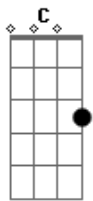

Elvis Presley - Are you lonesome tonight?

Tom: C

Riff 1:

Riff 2:

Intro: (Riff 1) Dm G C (Riff 2) G7

Are you lonesome tonight, do you miss me tonight?
Are you sorry we drifted apart?
Does your memory stray to a brighter sunny day,
when I kissed you and called you sweetheart?

(Riff 1) Do the chairs in your parlor seem empty and bare?
Do you gaze at your doorstep and picture me there?
Is your heart filled with pain, shall I come back again?
Tell me dear are you lonesome tonight.

I wonder if you are lonesome tonight.
You know someone said that the world is a stage,

and you must play a part.
Fate had me playing in love with you as my sweetheart.
Act one was when I met you, I loved you at first glance.
You read your line so cleverly and never missed a cue.
Then came act 2, you seemed to change and you acted strange,
and why I'll never know.

Honey, you lied when you said you loved me,
and I had no cause to doubt you.
But I'd rather go on hearing your lies,
than go on living without you.

Now the stage is bare and I'm standing there
with emptiness all around.

And if you won't come back to me,
then they can bring the curtain down.

Is your heart filled with pain, shall I come back again?
Tell me dear are you lonesome tonight.

Acordes

© ukulele-chords.com