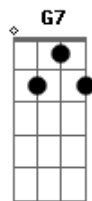

© ukulele-chords.com