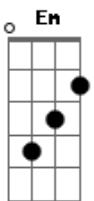

Elvis Presley - Are you lonesome tonight?

Tom: C

Riff 1:

Riff 2:

Intro: (Riff 1) Dm G C (Riff 2) G7

Are you lonesome tonight, do you miss me tonight?
 Are you sorry we drifted apart?
 Does your memory stray to a brighter sunny day,
 when I kissed you and called you sweetheart?

Is your heart filled with pain, shall I come back again?
 Tell me dear are you lonesome tonight.

Acordes

© ukulele-chords.com

© ukulele-chords.com

© ukulele-chords.com

© ukulele-chords.com

© ukulele-chords.com