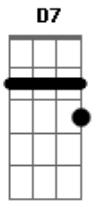

© ukulele-chords.com