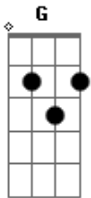

Elvis Presley - Anyway You Want Me

Tom: **G**

Anyway you want me
[G]I'll be a strong as a [Em]mountain,
Or [C]weak as a [D]willow [G]tree,
[G]Any[Gway you [C]want me[C#dim7],
[G]That's how [DI will [G]be.
[G]I'll be a tame as a [Em]baby,
Or [C]wild as the [D]raging [G]sea,
[G]Any[Gway you [C]want me,[C#dim7]

[G]That's how [DI will [G]be.
[C]In your hand my [G]heart is clay,
To [C]take a mold as you [G]may.
[AI'm what you make me, you've [Aonly to take me,
And [Ain your arms I will [D]stay.
[G]I'll be a fool or a [Em]wise man,
My [C]darling you [D]hold the [G]key,
Yes, [G]any[Gway you [C]want me,[C#dim7]
[G]That's how [DI will [G]be,
[C]I will [G]be.

Acordes

© ukulele-chords.com