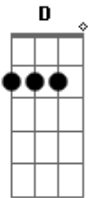

© ukulele-chords.com