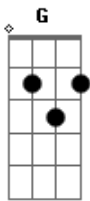

© ukulele-chords.com