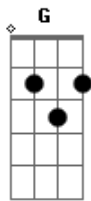

Elvis Presley - Amen

Tom: C

Chorus:

C
Amen, amen

Dm Am G C

Amen, amen, amen.

C
See the little baby
Amen

Lying in the manger
Amen

On Christmas morning,
Dm Am G C
Amen, amen, amen.

See Him in the temple

Talking to the elders.
How they all marvelled.

See Him at the seashore
Preaching to the people;
Healing all the sick ones.

See Him in the garden
Prayin' to the Father
In deepest sorrow!

See Him on the cross
Bearing all my sins
In bitter agony.
Yes He died to save us
And He rose on Easter.
Now He lives forever!

Acordes

© ukulele-chords.com

© ukulele-chords.com

© ukulele-chords.com

© ukulele-chords.com