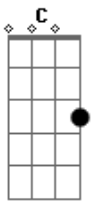

Elvis Presley - Amen

Tom: C

Chorus:

C
Amen, amen

Dm Am G C

Amen, amen, amen.

C
See the little baby
Amen

Lying in the manger
Amen

On Christmas morning,
Dm Am G C
Amen, amen, amen.

See Him in the temple

Talking to the elders.
How they all marvelled.

See Him at the seashore
Preaching to the people;
Healing all the sick ones.

See Him in the garden
Prayin' to the Father
In deepest sorrow!

See Him on the cross
Bearing all my sins
In bitter agony.
Yes He died to save us
And He rose on Easter.
Now He lives forever!

Acordes

© ukulele-chords.com

© ukulele-chords.com

© ukulele-chords.com

© ukulele-chords.com