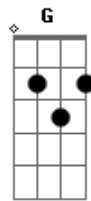

Elvis Presley - Amen

Tom: C

Chorus:

C
Amen, amen

Dm Am G C

Amen, amen, amen.

C
See the little baby
Amen

Lying in the manger
Amen

On Christmas morning,
Dm Am G C
Amen, amen, amen.

See Him in the temple

Talking to the elders.
How they all marvelled.

See Him at the seashore
Preaching to the people;
Healing all the sick ones.

See Him in the garden
Prayin' to the Father
In deepest sorrow!

See Him on the cross
Bearing all my sins
In bitter agony.
Yes He died to save us
And He rose on Easter.
Now He lives forever!

Acordes

© ukulele-chords.com

© ukulele-chords.com

© ukulele-chords.com

© ukulele-chords.com