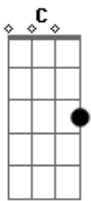

Elvis Presley - Amen

Tom: C

Chorus:

C
Amen, amen

Dm Am G C

Amen, amen, amen.

C
See the little baby
Amen

Lying in the manger
Amen

On Christmas morning,
Dm Am G C
Amen, amen, amen.

See Him in the temple

Talking to the elders.
How they all marvelled.

See Him at the seashore
Preaching to the people;
Healing all the sick ones.

See Him in the garden
Prayin' to the Father
In deepest sorrow!

See Him on the cross
Bearing all my sins
In bitter agony.
Yes He died to save us
And He rose on Easter.
Now He lives forever!

Acordes

© ukulele-chords.com