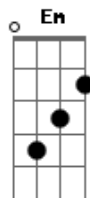

© ukulele-chords.com