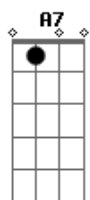

© ukulele-chords.com