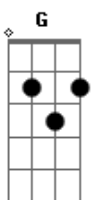

[Refrão]

D Em D G
You were always on my mind
Am G C
(You were always on my mind)
D
You were always on my mind

(G D Em)
(C G Am D)

G
You were always on my mind

[Primeira Parte]

G D
Maybe I didn't hold you
Em G C D
All those lonely, lonely times
G D
And I guess I never told you
Em A
I'm so happy that you're mine

[Segunda Parte]

G D
Maybe I didn't hold you
Em G C D
All those lonely, lonely times
G D
And I guess I never told you
Em A
I'm so happy that you're mine

Acordes

© ukulele-chords.com

© ukulele-chords.com

© ukulele-chords.com