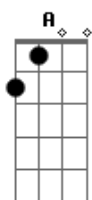

© ukulele-chords.com