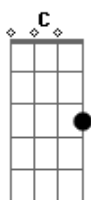

[Refrão]

D Em D G
You were always on my mind
Am G C
(You were always on my mind)
D
You were always on my mind

(G D Em)
(C G Am D)

G
You were always on my mind

[Primeira Parte]

G D
Maybe I didn't hold you
Em G C D
All those lonely, lonely times
G D
And I guess I never told you
Em A
I'm so happy that you're mine

[Segunda Parte]

G D
Maybe I didn't hold you
Em G C D
All those lonely, lonely times
G D
And I guess I never told you
Em A
I'm so happy that you're mine

Acordes

© ukulele-chords.com

© ukulele-chords.com

© ukulele-chords.com