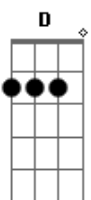

[Refrão]

D Em D G
You were always on my mind
Am G C
(You were always on my mind)
D
You were always on my mind

(G D Em)
(C G Am D)

G
You were always on my mind

[Primeira Parte]

G D
Maybe I didn't hold you
Em G C D
All those lonely, lonely times
G D
And I guess I never told you
Em A
I'm so happy that you're mine

[Segunda Parte]

G D
Maybe I didn't hold you
Em G C D
All those lonely, lonely times
G D
And I guess I never told you
Em A
I'm so happy that you're mine

Acordes

© ukulele-chords.com

© ukulele-chords.com

© ukulele-chords.com