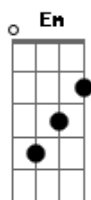

[Refrão]

D Em D G
You were always on my mind
Am G C
(You were always on my mind)
D
You were always on my mind

(G D Em)
(C G Am D)

G
You were always on my mind

[Primeira Parte]

G D
Maybe I didn't hold you
Em G C D
All those lonely, lonely times
G D
And I guess I never told you
Em A
I'm so happy that you're mine

[Segunda Parte]

G D
Maybe I didn't hold you
Em G C D
All those lonely, lonely times
G D
And I guess I never told you
Em A
I'm so happy that you're mine

Acordes

© ukulele-chords.com

© ukulele-chords.com

© ukulele-chords.com