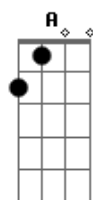

© ukulele-chords.com