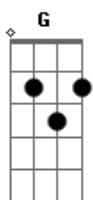

[Pré-Refrão 2]

C G
If I made you feel second best
C G Am7
Girl, I'm so sorry I was blind

[Refrão]

D
You were always on my mind
(G Am G)

C D G C D
You were always on my mind

[Ponte]

G D Em
Te__ll me
C G

Tell me that your sweet love hasn't

[Refrão]

D Em D G
You were always on my mind
Am G C
(You were always on my mind)
D
You were always on my mind

(G D Em)
(C G Am7 D)

G
You were always on my mind

[Primeira Parte]

G D
Maybe I didn't hold you
Em G C D
All those lonely, lonely times
G D
And I guess I never told you
Em A
I'm so happy that you're mine

[Segunda Parte]

G D
Maybe I didn't hold you
Em G C D
All those lonely, lonely times
G D
And I guess I never told you
Em A
I'm so happy that you're mine

Acordes

© ukulele-chords.com

© ukulele-chords.com

© ukulele-chords.com