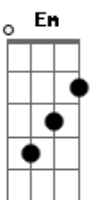

[Refrão]

D Em D G
You were always on my mind
Am G C
(You were always on my mind)
D
You were always on my mind

(G D Em)
(C G Am7 D)

G
You were always on my mind

[Primeira Parte]

G D
Maybe I didn't hold you
Em G C D
All those lonely, lonely times
G D
And I guess I never told you
Em A
I'm so happy that you're mine

[Segunda Parte]

G D
Maybe I didn't hold you
Em G C D
All those lonely, lonely times
G D
And I guess I never told you
Em A
I'm so happy that you're mine

Acordes

© ukulele-chords.com

© ukulele-chords.com

© ukulele-chords.com