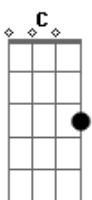

[Refrão]

D Em D G
You were always on my mind
Am G C
(You were always on my mind)
D
You were always on my mind

(G D Em)
(C G Am7 D)

G
You were always on my mind

[Primeira Parte]

G D
Maybe I didn't hold you
Em G C D
All those lonely, lonely times
G D
And I guess I never told you
Em A
I'm so happy that you're mine

[Segunda Parte]

G D
Maybe I didn't hold you
Em G C D
All those lonely, lonely times
G D
And I guess I never told you
Em A
I'm so happy that you're mine

Acordes

© ukulele-chords.com

© ukulele-chords.com

© ukulele-chords.com