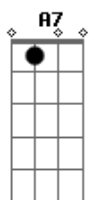

© ukulele-chords.com