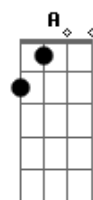

© ukulele-chords.com