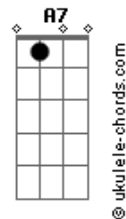

G D
Maybe I didn't hold you
Em G C C D
All those lonely, lonely times
G D
And I guess I never told you
Em G A7
I'm so happy that you're mine

[Pré-Refrão 2]

C G
If I made you feel second best
C G Am C D
Girl, I'm so sorry I was blind

[Refrão]

D Em D G
You were always on my mind
(You were always on my mind)
D G C D
You were always on my mind

[Ponte]

G D Em G
Acordes

Tell me
C G
Tell me that your sweet
Am D
Love hasn't died
G D Em G
Give me
C G
Give me one more chance to keep
Am D
You satisfied
G
Satisfied