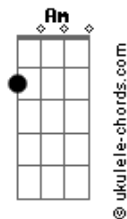

G D
Maybe I didn't hold you
Em G C C D
All those lonely, lonely times
G D
And I guess I never told you
Em G A7
I'm so happy that you're mine

[Pré-Refrão 2]

C G
If I made you feel second best
C G Am C D
Girl, I'm so sorry I was blind

[Refrão]

D Em D G
You were always on my mind
(You were always on my mind)
D G C D
You were always on my mind

[Ponte]

G D Em G
Acordes

Tell me
C G
Tell me that your sweet
Am D
Love hasn't died
G D Em G
Give me
C G
Give me one more chance to keep
Am D
You satisfied
G
Satisfied