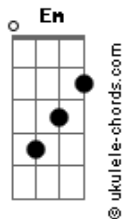

C
Little things
I should have said and done
C G Am C D
I just never took the time

[Refrão]

D Em D G
You were always on my mind
(You were always on my mind)
D G C D
You were always on my mind

[Segunda Parte]

G D
Maybe I didn't hold you
Em G C C D
All those lonely, lonely times
G D
And I guess I never told you
Em G A7
I'm so happy that you're mine

[Pré-Refrão 2]

C G
If I made you feel second best
C G Am C D
Girl, I'm so sorry I was blind

[Refrão]

D Em D G
You were always on my mind
(You were always on my mind)
D G C D
You were always on my mind

[Ponte]

G D Em G
Acordes

Tell me
C G
Tell me that your sweet
Am D
Love hasn't died
G D Em G
Give me
C G
Give me one more chance to keep
Am D
You satisfied
G
Satisfied