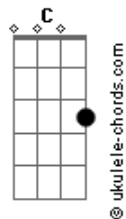

C
Little things
I should have said and done
C G Am C D
I just never took the time

[Refrão]

D Em D G
You were always on my mind
(You were always on my mind)
D G C D
You were always on my mind

[Segunda Parte]

G D
Maybe I didn't hold you
Em G C C D
All those lonely, lonely times
G D
And I guess I never told you
Em G A7
I'm so happy that you're mine

[Pré-Refrão 2]

C G
If I made you feel second best
C G Am C D
Girl, I'm so sorry I was blind

[Refrão]

D Em D G
You were always on my mind
(You were always on my mind)
D G C D
You were always on my mind

[Ponte]

G D Em G
Acordes

Tell me
C G
Tell me that your sweet
Am D
Love hasn't died
G D Em G
Give me
C G
Give me one more chance to keep
Am D
You satisfied
G
Satisfied