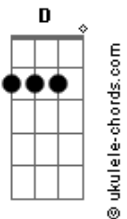

G D
Maybe I didn't hold you
Em G C C D
All those lonely, lonely times
G D
And I guess I never told you
Em G A7
I'm so happy that you're mine

[Pré-Refrão 2]

C G
If I made you feel second best
C G Am C D
Girl, I'm so sorry I was blind

[Refrão]

D Em D G
You were always on my mind
(You were always on my mind)
D G C D
You were always on my mind

[Ponte]

G D Em G
Acordes

Tell me
C G
Tell me that your sweet
Am D
Love hasn't died
G D Em G
Give me
C G
Give me one more chance to keep
Am D
You satisfied
G
Satisfied