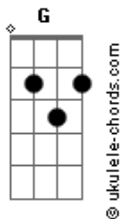

G D
Maybe I didn't hold you
Em G C C D
All those lonely, lonely times
G D
And I guess I never told you
Em G A7
I'm so happy that you're mine

[Pré-Refrão 2]

C G
If I made you feel second best
C G Am C D
Girl, I'm so sorry I was blind

[Refrão]

D Em D G
You were always on my mind
(You were always on my mind)
D G C D
You were always on my mind

[Ponte]

G D Em G
Acordes

Tell me
C G
Tell me that your sweet
Am D
Love hasn't died
G D Em G
Give me
C G
Give me one more chance to keep
Am D
You satisfied
G
Satisfied