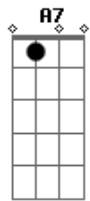

G D
Maybe I didn't hold you
Em G C C D
All those lonely, lonely times
G D
And I guess I never told you
Em G A7
I'm so happy that you're mine

[Pré-Refrão 2]

C G
If I made you feel second best
C G Am7 C D
Girl, I'm so sorry I was blind

[Refrão]

D Em D G
You were always on my mind
(You were always on my mind)
D G C D
You were always on my mind

[Ponte]

G D Em G
Acordes

© ukulele-chords.com

© ukulele-chords.com

© ukulele-chords.com

© ukulele-chords.com