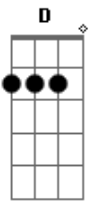

G D
Maybe I didn't hold you
Em G C C D
All those lonely, lonely times
G D
And I guess I never told you
Em G A7
I'm so happy that you're mine

[Pré-Refrão 2]

C G
If I made you feel second best
C G Am7 C D
Girl, I'm so sorry I was blind

[Refrão]

D Em D G
You were always on my mind
(You were always on my mind)
D G C D
You were always on my mind

[Ponte]

G D Em G
Acordes

© ukulele-chords.com

© ukulele-chords.com

© ukulele-chords.com

© ukulele-chords.com