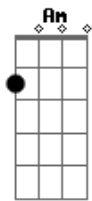

© ukulele-chords.com

Tell me
C G
Tell me that your sweet
Am7 D
Love hasn't died
G D Em G
Give me
C G
Give me one more chance to keep
Am7 D
You satisfied
G
Satisfied

[Solo] G D Em A7

[Pré-Refrão 1]

C
Little things
I should have said and done
C G Am7 C D
I just never took the time

[Refrão]

D Em D G
You were always on my mind
(You were always on my mind)
D
You were always on my mind

(G D Em D)
(C G Am7 D)

G
You were always on my mind

[Primeira Parte]

G D
Maybe I didn't treat you
Em G C C D
Quite as good as I should have
G D
Maybe I didn't love you
Em G C C D
Quite as often as I could have

[Segunda Parte]

G D
Maybe I didn't hold you
Em G C C D
All those lonely, lonely times
G D
And I guess I never told you
Em G C
I'm so happy that you're mine

[Final] C D G