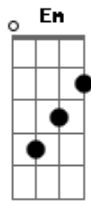

G D
Maybe I didn't hold you
Em G C C D
All those lonely, lonely times
G D
And I guess I never told you
Em G A7
I'm so happy that you're mine

[Pré-Refrão 2]

C G
If I made you feel second best
C G Am7 C D
Girl, I'm so sorry I was blind

[Refrão]

D Em D G
You were always on my mind
(You were always on my mind)
D G C D
You were always on my mind

[Ponte]

G D Em G
Acordes

© ukulele-chords.com

© ukulele-chords.com

© ukulele-chords.com

© ukulele-chords.com

© ukulele-chords.com

© ukulele-chords.com

© ukulele-chords.com

Tell me
C G
Tell me that your sweet
Am7 D
Love hasn't died
G D Em G
Give me
C G
Give me one more chance to keep
Am7 D
You satisfied
G
Satisfied