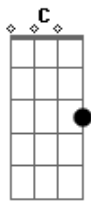

G D
Maybe I didn't hold you
Em G C C D
All those lonely, lonely times
G D
And I guess I never told you
Em G A7
I'm so happy that you're mine

[Pré-Refrão 2]

C G
If I made you feel second best
C G Am7 C D
Girl, I'm so sorry I was blind

[Refrão]

D Em D G
You were always on my mind
(You were always on my mind)
D G C D
You were always on my mind

[Ponte]

G D Em G
Acordes

© ukulele-chords.com

© ukulele-chords.com

© ukulele-chords.com

© ukulele-chords.com