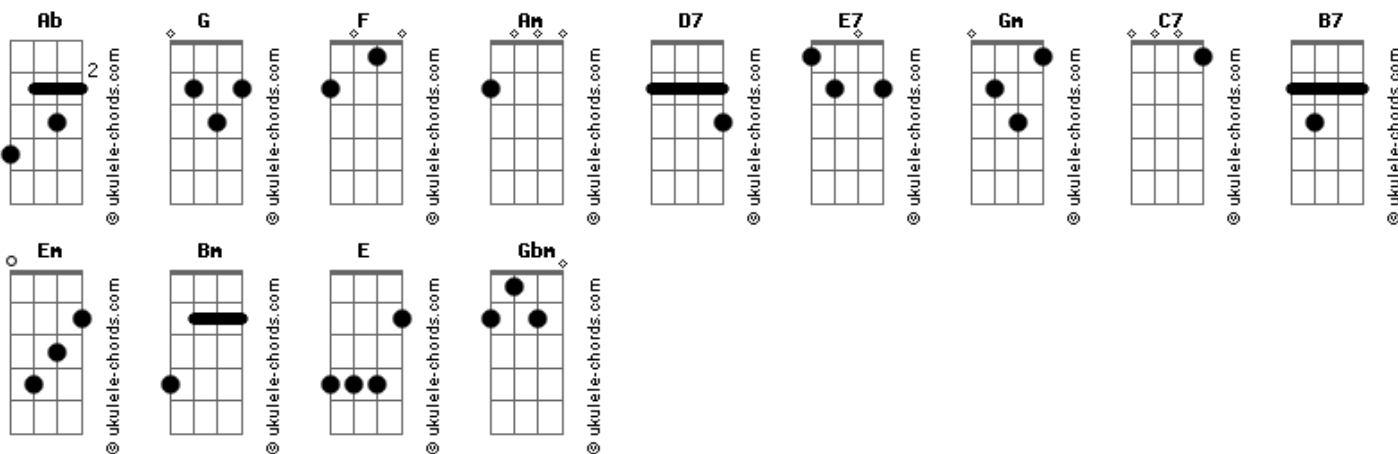

# Elvis Presley - Almost In Love

tom:  
 Capotraste na 1ª casa  
 Intro: G F G F G  
 Am D7 G E7  
 Am D7 G

Am D7  
 Your lips were made  
 G Gm C7 F  
 For kisses so tender  
 B7 B7 Em Am  
 I'm almost in love to \_\_\_\_\_ night

D7  
 When we are close  
 G Gm C7 F  
 My heart says surrender  
 B7 B7 Em  
 I'm almost in love to \_\_\_\_\_ night

Am D7  
 And here  
 Bm  
 Under the spell  
 E E7  
 Of evening  
 Am D7  
 I long  
 Gbm B7 E7 Am D7 Am  
 To hold you tight

## Acordes

Heaven is near  
 G Gm C7 F  
 Why think of tomorrow  
 B7 B7 Em  
 I'm almost in love to \_\_\_\_\_ night

( Am D7 Bm E7 E7 )  
 ( Am D7 Gbm B7 )  
 ( E7 Am D7 )  
 ( Am D7 G Gm C7 )  
 ( F B7 B7 Em )