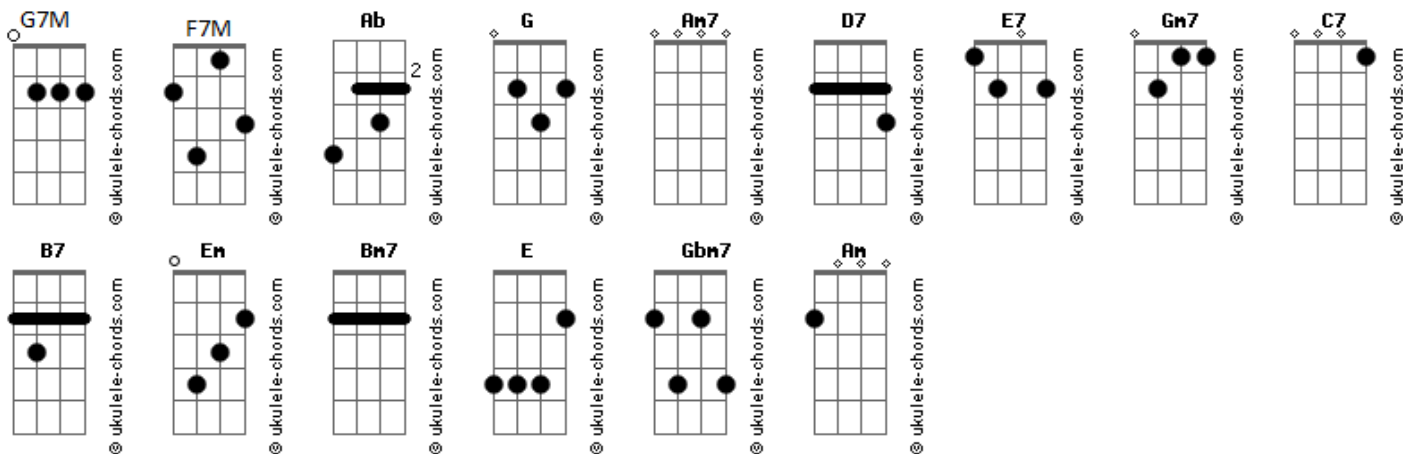

Elvis Presley - Almost In Love

tom: **Ab** (forma dos acordes no tom de **G**)
 Capotraste na 1ª casa
 Intro: **G7M F7M G7M F7M G7M**
 Am7 D7 G7M E7
 Am7 D7 G7M

Am7 D7
 Your lips were made
 G7M Gm7 C7 F7M
 For kisses so ten_____der
 B7 B7 Em Am7
 I'm almost in love to_____night

D7
 When we are close
 G7M Gm7 C7 F7M
 My heart says surren...der
 B7 B7 Em
 I'm almost in love to.....night

Am7 D7
 And here
 Bm7
 Under the spell
 E E7
 Of evening
 Am7 D7
 I long
 Gbm7 B7 E7 Am7 D7 Am7
 To hold you tight

Acordes

Heaven is near
 G7M Gm7 C7 F7M
 Why think of tomo...rrow
 B7 B7 Em
 I'm almost in love to.....night

(**Am7 D7 Bm7 E7 E7**)
 (**Am7 D7 Gbm7 B7**)
 (**E7 Am7 D7**)
 (**Am7 D7 G7M Gm7 C7**)
 (**F7M B7 B7 Em**)