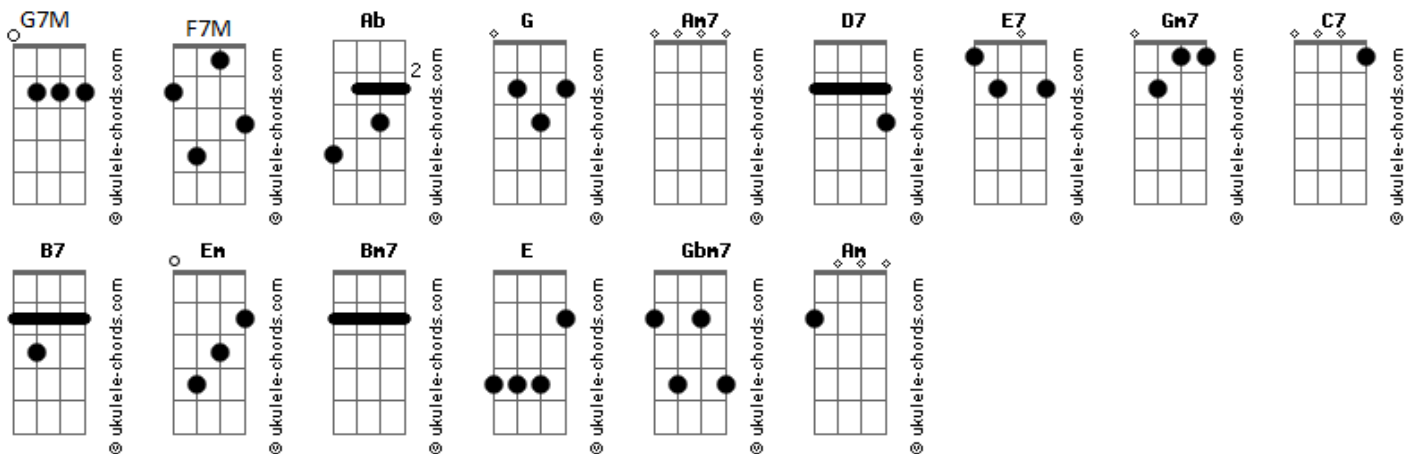

# Elvis Presley - Almost In Love

tom: **Ab** (forma dos acordes no tom de **G**)  
 Capotraste na 1ª casa  
 Intro: **G7M F7M G7M F7M G7M**  
**Am7 D7 G7M E7**  
**Am7 D7 G7M**

**Am7 D7**  
 Your lips were made  
**G7M Gm7 C7 F7M**  
 For kisses so tender  
**B7 B7 Em Am7**  
 I'm almost in love to \_\_\_\_\_ night

**D7**  
 When we are close  
**G7M Gm7 C7 F7M**  
 My heart says surrender  
**B7 B7 Em**  
 I'm almost in love to .....night

**Am7 D7**  
 And here  
**Bm7**  
 Under the spell  
**E E7**  
 Of evening  
**Am7 D7**  
 I long  
**Gbm7 B7 E7 Am7 D7 Am7**  
 To hold you tight

## Acordes

Heaven is near  
**G7M Gm7 C7 F7M**  
 Why think of tomorrow  
**B7 B7 Em**  
 I'm almost in love to .....night

( **Am7 D7 Bm7 E7 E7** )  
 ( **Am7 D7 Gbm7 B7** )  
 ( **E7 Am7 D7** )  
 ( **Am7 D7 G7M Gm7 C7** )  
 ( **F7M B7 B7 Em** )