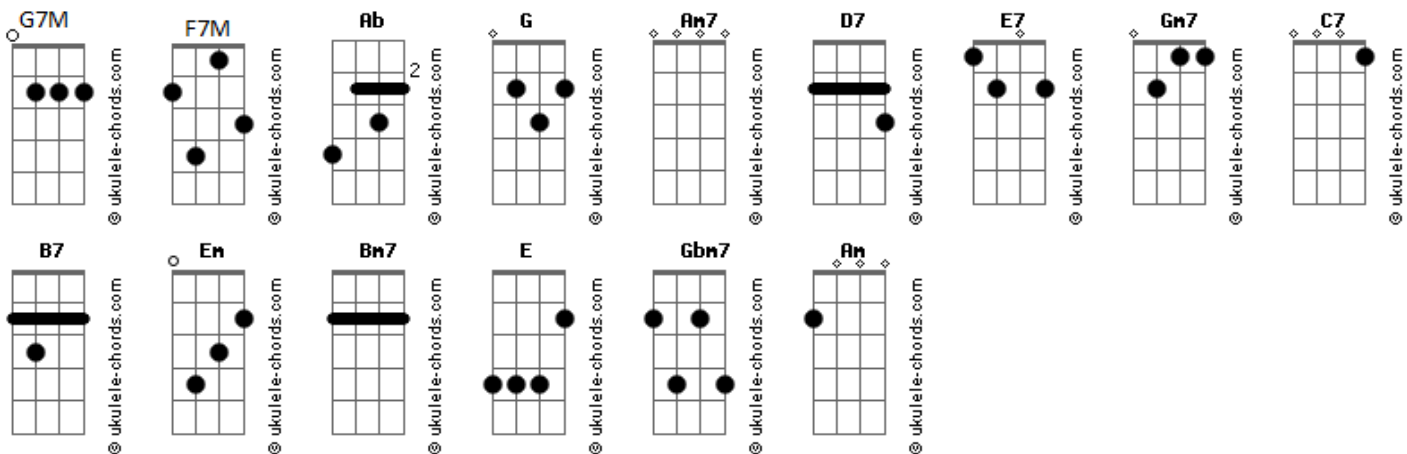

Elvis Presley - Almost In Love

tom: **Ab** (forma dos acordes no tom de **G**)
 Capotraste na 1ª casa
 Intro: **G7M F7M G7M F7M G7M**
Am7 D7 G7M E7
Am7 D7 G7M

Am7 D7
 Your lips were made
G7M Gm7 C7 F7M
 For kisses so ten_____der
B7 B7 Em Am7
 I'm almost in love to_____night

D7
 When we are close
G7M Gm7 C7 F7M
 My heart says surren...der
B7 B7 Em
 I'm almost in love to.....night

Am7 D7
 And here
Bm7
 Under the spell
E E7
 Of evening
Am7 D7
 I long
Gbm7 B7 E7 Am7 D7 Am7
 To hold you tight

Acordes

Heaven is near
G7M Gm7 C7 F7M
 Why think of tomo...rrow
B7 B7 Em
 I'm almost in love to.....night

(**Am7 D7 Bm7 E7 E7**)
 (**Am7 D7 Gbm7 B7**)
 (**E7 Am7 D7**)
 (**Am7 D7 G7M Gm7 C7**)
 (**F7M B7 B7 Em**)