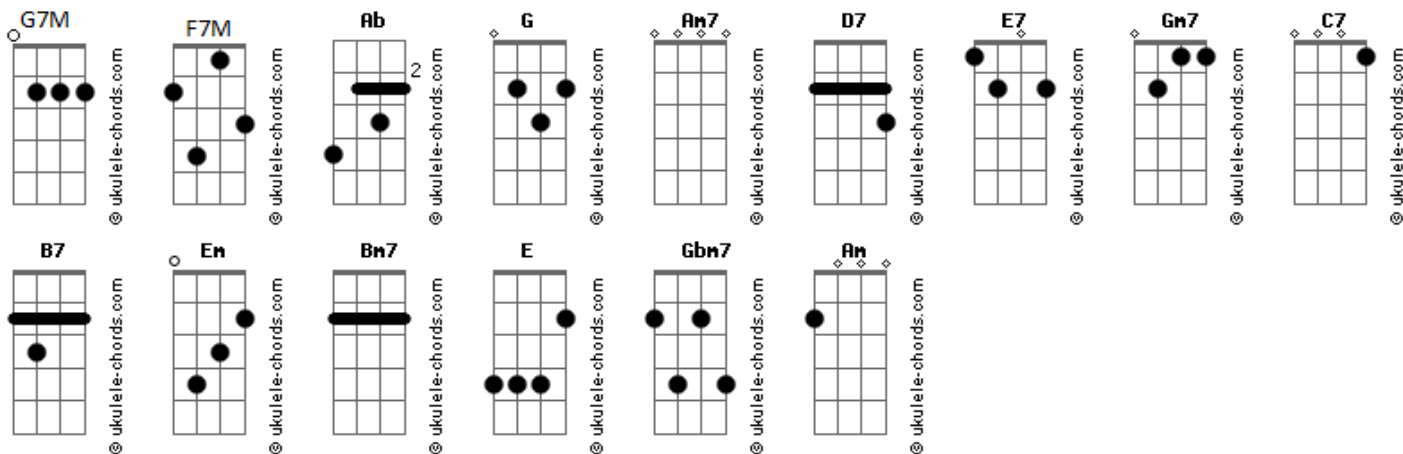

# Elvis Presley - Almost In Love

tom: **Ab** (forma dos acordes no tom de **G**)  
 Capotraste na 1ª casa  
 Intro: **G7M F7M G7M F7M G7M**  
       **Am7 D7 G7M E7**  
       **Am7 D7 G7M**

**Am7 D7**  
 Your lips were made  
       **G7M Gm7 C7 F7M**  
 For kisses so ten\_\_\_\_\_der  
       **B7 B7 Em Am7**  
 I'm almost in love to\_\_\_\_\_night

**D7**  
 When we are close  
       **G7M Gm7 C7 F7M**  
 My heart says surren...der  
       **B7 B7 Em**  
 I'm almost in love to.....night

**Am7 D7**  
 And here  
       **Bm7**  
 Under the spell  
       **E E7**  
 Of evening  
       **Am7 D7**  
 I long  
       **Gbm7 B7 E7 Am7 D7 Am7**  
 To hold you tight

## Acordes

Heaven is near  
       **G7M Gm7 C7 F7M**  
 Why think of tomo...rrow  
       **B7 B7 Em**  
 I'm almost in love to.....night

( **Am7 D7 Bm7 E7 E7** )  
 ( **Am7 D7 Gbm7 B7** )  
 ( **E7 Am7 D7** )  
 ( **Am7 D7 G7M Gm7 C7** )  
 ( **F7M B7 B7 Em** )