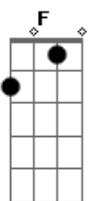

© ukulele-chords.com