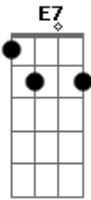

© ukulele-chords.com