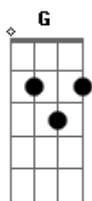

© ukulele-chords.com