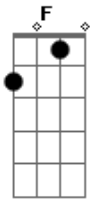

© ukulele-chords.com