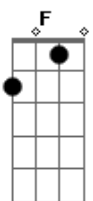

© ukulele-chords.com