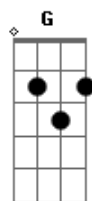

© ukulele-chords.com