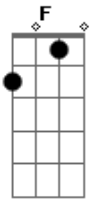

© ukulele-chords.com