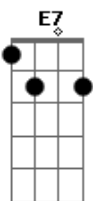

© ukulele-chords.com