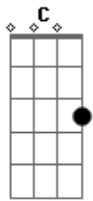

Elvis Depressedly - Angel Cum Clean

Tom: C

C Am F C x2

C Am
Angel come clean
F C
You are not what you seem
C Am
I was taking xanax
F C
And listening to morphine
C Am
I pulled over the car
F C
Right before i went dark
C Am
I threw a sub in the street
F C
I know you know what I mean
C Am
I know you angel come clean
F C
I know you know what I mean
C Am
I know you angel come clean
F C

I know you know what I mean

C Am
Angel come clean
F C
You are not what you seem
C Am
I was taking xanax
F C
And listening to codeine
C Am
As I was missing your call
F C
I set all my dreams free
C Am
Something's been wearing me down
F C
I know you know what I mean
C Am
I know you angel come clean
F C
I know you know what I mean
C Am
I know you angel come clean
F C
I know you know what I mean

Acordes

© ukulele-chords.com