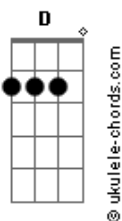

# Elvis Costello - Beyond Belief

**C** tom:

**D**  
History repeats the old conceits ...

**G**  
the glib replies, the same ...

**D**  
Keep your fingers on important issues ...

**F**  
with crocodile tears and pocket full of tissues

**D**  
I'm just the oily slick ...

same chords as first verse

Bridge

**G**  
I might make it California's fault be locked in Geneva's