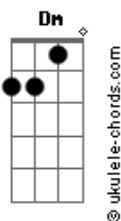

Elvis Costello - Beyond Belief

C tom:

D
History repeats the old conceits ...

G
the glib replies, the same ...

D
Keep your fingers on important issues ...

F
with crocodile tears and pocket full of tissues

D
I'm just the oily slick ...

same chords as first verse

Bridge

G
I might make it California's fault be locked in Geneva's

Acordes

deepest vault
Just like the canals on Mars and the great barrier reef I
come to you

Dm
beyond belief

3rd verse chords same 1st