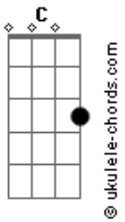

Elvis Costello - Beyond Belief

C tom:

D
History repeats the old conceits ...

G
the glib replies, the same ...

D
Keep your fingers on important issues ...

F
with crocodile tears and pocket full of tissues

D
I'm just the oily slick ...

same chords as first verse

Bridge

G
I might make it California's fault be locked in Geneva's

Acordes

deepest vault
Just like the canals on Mars and the great barrier reef I
come to you

Dm
beyond belief

3rd verse chords same 1st