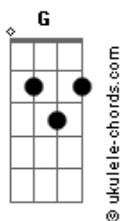

# Elvis Costello - Beyond Belief

**C** tom:

**D**  
History repeats the old conceits ...

**G**  
the glib replies, the same ...

**D**  
Keep your fingers on important issues ...

**F**  
with crocodile tears and pocket full of tissues

**D**  
I'm just the oily slick ...

same chords as first verse

Bridge

**G**  
I might make it California's fault be locked in Geneva's

## Acordes

deepest vault  
Just like the canals on Mars and the great barrier reef I  
come to you

**Dm**  
beyond belief

3rd verse chords same 1st

Coda: I might have this backwards .. try the chords in  
different order  
if it doesn't work.