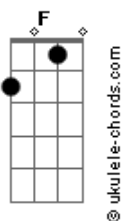

# Elvis Costello - Beyond Belief

**C** tom:

**D**  
History repeats the old conceits ...

**G**  
the glib replies, the same ...

**D**  
Keep your fingers on important issues ...

**F**  
with crocodile tears and pocket full of tissues

**D**  
I'm just the oily slick ...

same chords as first verse

Bridge

**G**  
I might make it California's fault be locked in Geneva's

## Acordes

deepest vault  
Just like the canals on Mars and the great barrier reef I  
come to you

**Dm**  
beyond belief

3rd verse chords same 1st

Coda: I might have this backwards .. try the chords in  
different order  
if it doesn't work.