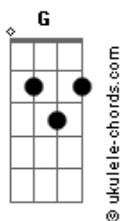

Elvis Costello - Beyond Belief

C tom:

D
History repeats the old conceits ...

G
the glib replies, the same ...

D
Keep your fingers on important issues ...

F
with crocodile tears and pocket full of tissues

D
I'm just the oily slick ...

same chords as first verse

Bridge

G
I might make it California's fault be locked in Geneva's

Acordes

deepest vault
Just like the canals on Mars and the great barrier reef I
come to you

Dm
beyond belief

3rd verse chords same 1st