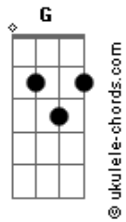

Elvis Costello - Beyond Belief

C tom:

D
History repeats the old conceits ...

G
the glib replies, the same ...

D
Keep your fingers on important issues ...

F
with crocodile tears and pocket full of tissues

D
I'm just the oily slick ...

same chords as first verse

Bridge

G
I might make it California's fault be locked in Geneva's

Acordes

deepest vault
Just like the canals on Mars and the great barrier reef I
come to you

Dm
beyond belief

3rd verse chords same 1st