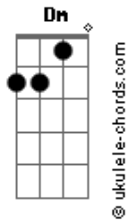

Elvis Costello - Beyond Belief

C tom:

D
History repeats the old conceits ...

G
the glib replies, the same ...

D
Keep your fingers on important issues ...

F
with crocodile tears and pocket full of tissues

D
I'm just the oily slick ...

same chords as first verse

Bridge

G
I might make it California's fault be locked in Geneva's

Acordes

deepest vault
Just like the canals on Mars and the great barrier reef I
come to you

Dm
beyond belief

3rd verse chords same 1st