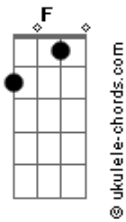

Elvis Costello - Beyond Belief

C tom:

D
History repeats the old conceits ...

G
the glib replies, the same ...

D
Keep your fingers on important issues ...

F
with crocodile tears and pocket full of tissues

D
I'm just the oily slick ...

same chords as first verse

Bridge

G
I might make it California's fault be locked in Geneva's

Acordes

deepest vault
Just like the canals on Mars and the great barrier reef I
come to you

Dm
beyond belief

3rd verse chords same 1st