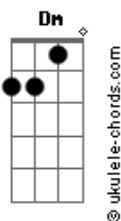

# Elvis Costello - Beyond Belief

**C** tom:

**D**  
History repeats the old conceits ...

**G**  
the glib replies, the same ...

**D**  
Keep your fingers on important issues ...

**F**  
with crocodile tears and pocket full of tissues

**D**  
I'm just the oily slick ...

same chords as first verse

Bridge

**G**  
I might make it California's fault be locked in Geneva's