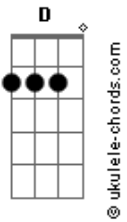

Elvis Costello - Beyond Belief

C tom:

D
History repeats the old conceits ...

G
the glib replies, the same ...

D
Keep your fingers on important issues ...

F
with crocodile tears and pocket full of tissues

D
I'm just the oily slick ...

same chords as first verse

Bridge

G
I might make it California's fault be locked in Geneva's

Acordes

deepest vault
Just like the canals on Mars and the great barrier reef I
come to you

Dm
beyond belief

3rd verse chords same 1st