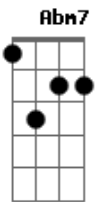

A E
Well I See You Got A Husband Now

Dbm A Abm7 Dbm B
Did He Leave Your Pretty Fingers Lying In The Wedding Cake

A Abm7 Dbm B
You Used To Hold Him Right In Your Hands

D E
Bet He Took All He Took All He Could Take

A Abm7 Dbm
Sometimes I Wish That I Could Stop You From Talking

B A Abm7 Dbm B
When I Hear the silly things that you say

A Abm7 Dbm B
I Think somebody better put out the big lights

D E
Cause I Cant Stand To See You This Way (Oh)

A E
Alison

A B Abm7 Dbm B
I Know This World Is Killing You (oh)

A E
Alison

A B E
My Aim Is True

Acordes

© ukulele-chords.com

© ukulele-chords.com

© ukulele-chords.com