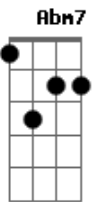

A E
Well I See You Got A Husband Now

Dbm A Abm7 Dbm B
Did He Leave Your Pretty Fingers Lying In The Wedding Cake

A Abm7 Dbm B
You Used To Hold Him Right In Your Hands

D E
Bet He Took All He Took All He Could Take

A Abm7 Dbm
Sometimes I Wish That I Could Stop You From Talking

B A Abm7 Dbm B
When I Hear the silly things that you say

A Abm7 Dbm B
I Think somebody better put out the big lights

D E
Cause I Cant Stand To See You This Way (Oh)

A E
Alison

A B Abm7 Dbm B
I Know This World Is Killing You (oh)

A E
Alison

A B E
My Aim Is True

Acordes

© ukulele-chords.com

© ukulele-chords.com

© ukulele-chords.com