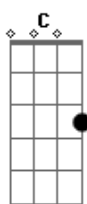

Elton John - Without Question

Tom: C

Tom :G

Intro: Eb Bb Bb F C G C

Eb Bb Bb F C G C

G
The more I learn, the more I see
D C G
The less the world impresses me
G C
The hungry heart, the roving eye
D C G
Have come to rest, do not apply
F E7
The frantic chase, the crazy ride
A D

The thrill has gone, I step aside

F C F C E7
I'd believe in anything were it not for you
Am Am G F

Showing me by just existing only this is true

Em7/b5 A7 Dm Bb F G C
I love you, I love you without question, I love you
repeat into as interlude and verse chords for 2nd verse
The more I want the more I steal
The more I hold the less is real
All worldly things I follow blind
In hope not faith was paid in kind
The line is drawn, the change is made
I come to you, I'm not afraid
Eb Bb Bb F C G C
Eb Bb Bb F C G C

Acordes