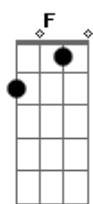

© ukulele-chords.com