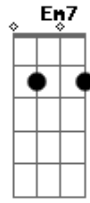

© ukulele-chords.com