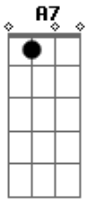

© ukulele-chords.com