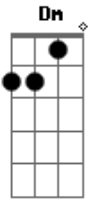

© ukulele-chords.com