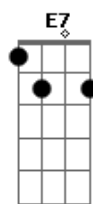

© ukulele-chords.com