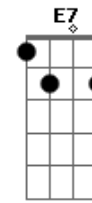

© ukulele-chords.com