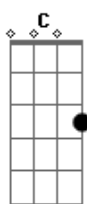

Elton John - Without Question

Tom: C

Tom :G

Intro: Eb Bb Bb F C G C

Eb Bb Bb F C G C

G
The more I learn, the more I see
D C G
The less the world impresses me
G C
The hungry heart, the roving eye
D C G
Have come to rest, do not apply
F E7
The frantic chase, the crazy ride
A D

The thrill has gone, I step aside

F C F C E7
I'd believe in anything were it not for you
Am Am G F

Showing me by just existing only this is true

Em7/b5 A7 Dm Bb F G C

I love you, I love you without question, I love you
repeat into as interlude and verse chords for 2nd verse

The more I want the more I steal
The more I hold the less is real
All worldly things I follow blind
In hope not faith was paid in kind
The line is drawn, the change is made
I come to you, I'm not afraid

Eb Bb Bb F C G C

Eb Bb Bb F C G C

Acordes