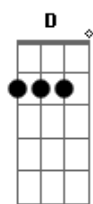

© ukulele-chords.com