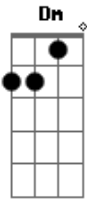

© ukulele-chords.com