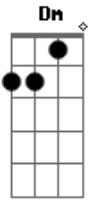

© ukulele-chords.com