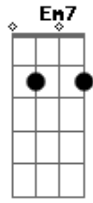

© ukulele-chords.com