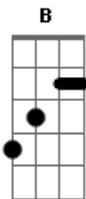

© ukulele-chords.com