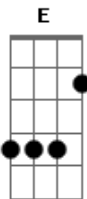

Elton John - Where To Now St. Peter

Tom: D
Intro: B Bm7 E B (2x)

B A G E B
I took myself a blue canoe,
D A E B
and I floated like a leaf.
B A G E B
Dazzlin', dancin', half enchanted
D A E B
in my Merlin sleep.

G A Bm
Crazy was the feeling,
G A Bm
restless were my eyes,
G A E
insane they took the paddles,
G F#sus4 Gb
my arms they paralyzed.

Chorus:
Bm D
So, where to now, St. Peter,
E G
if it's true I'm in your hands
Bm D
I may not be a Christian,
E G

but I've done all one man can.
Bm D
I understand I'm on the road
E G
where all that was is gone,
Bm D
so where to now,
E
St. Peter,
G A E
show me which road I'm on,
B Bm7 E B B Bm7 E B
which road I'm on.

Took a sweet young foreign gun,
this lazy life is short.
Something for nothing always ending
with a bad report.

Dirty was the daybreak,
sudden was the change,
in such a silent place as this,
beyond the rifle range.

{Chorus}

B A G E B
I took myself a blue canoe.

Acordes