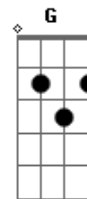

Elton John - Where To Now St. Peter

Tom: D
Intro: B Bm7 E B (2x)

B A G E B
I took myself a blue canoe,
D A E B
and I floated like a leaf.
B A G E B
Dazzlin', dancin', half enchanted
D A E B
in my Merlin sleep.

but I've done all one man can.
Bm D
I understand I'm on the road
E G
where all that was is gone,
Bm D
so where to now,
E
St. Peter,
G A E
show me which road I'm on,
B Bm7 E B B Bm7 E B
which road I'm on.

{Chorus}

B A G E B
I took myself a blue canoe.

Acordes

© ukulele-chords.com

© ukulele-chords.com

© ukulele-chords.com

© ukulele-chords.com

© ukulele-chords.com