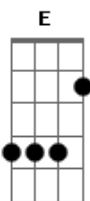

© ukulele-chords.com