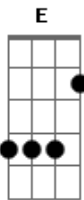

Elton John - Wake Up Wendy

Tom: A
Intro: E A D / A E

E
Got this bug-eyed girl
Cold hand on my knee
Frozen teeth chitter, chatter
She's dressed up like a cemetary A
D A E
Like a cemetary
E
Snowbound all winter
Blue lips on my cheek
Little tongues prattlin', rattlin'
Talkin' about them hometown geeks A
D
Them hometown geeks
E A

Wake up Wendy, smell the coffee
E D
Help me into your custom kitchen
E A
Gimme a cup of that old black magic
D A D
I wanna get me some of that old home cookin'
E A
Can you feel it, it's chilly and freezin'
E D
Wake up Wendy, moods a changin'
E A
I got a reason, and you got a feelin'
D A E
Wake up Wendy, love's in season
Bridge: A / / / D / A / E
Same chords as before
Outro 2 Times: A / / / D / A / E / / /

Acordes

© ukulele-chords.com

© ukulele-chords.com

© ukulele-chords.com