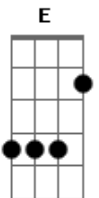

Elton John - Wake Up Wendy

Tom: A
Intro: E A D / A E

E
Got this bug-eyed girl
Cold hand on my knee
Frozen teeth chitter, chatter

A
She's dressed up like a cemetary
D A E
Like a cemetary

E
Snowbound all winter
Blue lips on my cheek
Little tongues prattlin', rattlin'

A
Talkin' about them hometown geeks
D
Them hometown geeks

E A

Acordes

© ukulele-chords.com

© ukulele-chords.com

© ukulele-chords.com

Wake up Wendy, smell the coffee
E D
Help me into your custom kitchen
E A
Gimme a cup of that old black magic
D A D
I wanna get me some of that old home cookin'
E A A
Can you feel it, it's chilly and freezin'
E D
Wake up Wendy, moods a changin'
E A
I got a reason, and you got a feelin'
D A E
Wake up Wendy, love's in season

Bridge: A / / / D / A / E

Same chords as before

Outro 2 Times: A / / / D / A / E / / /