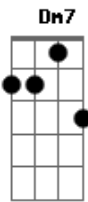

© ukulele-chords.com