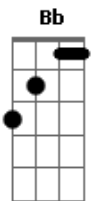

© ukulele-chords.com