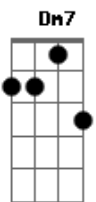

© ukulele-chords.com