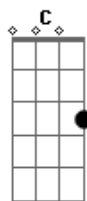

© ukulele-chords.com