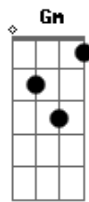

Elton John - The Emperor's new clothes

Tom: F

melody: A G E C G D C A F C
chords: C Dm C G G

melody: A G E C G Bb (chord) C A F C
chords: C Bb Bb F F F

We bet on our lives and we bet on the horses

In that upstairs apartment

On Orlando and 4th

And the rent was due and the rent man was knocking

Like a Chinese proverb
We were al- ways searching

Nightlife's a no-win but nobody noticed

How we killed off the bottles

Looking good on the surface

The dog days barked and the house cat got old

We were Bonnie and Clyde
In the emperor's new clothes

And the tears never came

They just stayed in our eyes

We refused to admit that we wore this disguise

Every inch of us growing

Like Pinocchio's nose

As we walked around in the em-per-or's new clothes

melody: A G E C G D C A F C

chords: C Dm C G G

melody: A G E C G Bb (chord) C A F C
chords: C Bb Bb F F F

We flew by our wits and by the seat of our pants

In the state of illusion

In the nation of chance

And the repo was hauling the wreck we'd been driving

As the dashboard Madonna

Smiled back at us kindly

We cheated the system never batting an eyelid

Seeing only the good

Through the holes in our shoes

And our halos were rusty but we wore them proudly

We were two little gods

In the emperor's new clothes

(CHORUS)

melody: A G E C G D C A F C
chords: C Dm C G G

melody: A G E C G Bb (chord) C A F C
chords: C Bb Bb F F F

melody: A G E C G Bb (chord) C A F C
chords: C Bb Bb F F F

melody: A G E C G Bb (chord) C A F C
chords: C Bb Bb F F F

(INSTRUMENTAL VERSE)

(CHORUS)

melody: A G E C G D C A F C
chords: C Dm C G G

melody: A G E C G Bb (chord) C A F C
chords: C Bb Bb F F F

F C Dm7 C F C Dm C C C

Acordes

© ukulele-chords.com

© ukulele-chords.com

© ukulele-chords.com

© ukulele-chords.com

© ukulele-chords.com

© ukulele-chords.com

© ukulele-chords.com

© ukulele-chords.com

© ukulele-chords.com

© ukulele-chords.com

© ukulele-chords.com