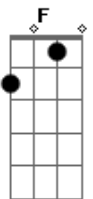

melody: A G E C G Bb (chord) C A F C
chords: C Bb Bb F F F

C C
We bet on our lives and we bet on the horses

F
In that upstairs apartment

C
On Orlando and 4th

G Am C
And the rent was due and the rent man was knocking

F
Like a Chinese proverb

C C C G F
We were al- ways searching

C C
Nightlife's a no-win but nobody noticed

F
How we killed off the bottles

C
Looking good on the surface

G Am C
The dog days barked and the house cat got old

F
We were Bonnie and Clyde

C G C F C
In the emperor's new clothes

Am
And the tears never came

G
They just stayed in our eyes

F F C C G
We refused to admit that we wore this disguise

Am
Every inch of us growing

Gm
Like Pinocchio's nose

A A Dm C Dm C C F C
As we walked around in the em-per-or's new clothes

melody: A G E C G D C A F C

chords: C Dm C G G

melody: A G E C G Bb (chord) C A F C
chords: C Bb Bb F F F

C C
We flew by our wits and by the seat of our pants

F
In the state of illusion

C
In the nation of chance

G Am C
And the repo was hauling the wreck we'd been driving

F
As the dashboard Madonna

C G
Smiled back at us kindly

C C
We cheated the system never batting an eyelid

F
Seeing only the good

C
Through the holes in our shoes

G Am C
And our halos were rusty but we wore them proudly

F
We were two little gods

C G C F C
In the emperor's new clothes

(CHORUS)

melody: A G E C G D C A F C
chords: C Dm C G G

melody: A G E C G Bb (chord) C A F C
chords: C Bb Bb F F F

(INSTRUMENTAL VERSE)

(CHORUS)

melody: A G E C G D C A F C
chords: C Dm C G G

melody: A G E C G Bb (chord) C A F C
chords: C Bb Bb F F F

F C Dm7 C F C Dm C C C

Acordes

© ukulele-chords.com