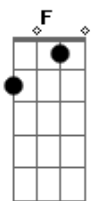

Elton John - The Emperor's new clothes

Tom: F

melody: A G E C G D C A F C
 chords: C Dm C G G

melody: A G E C G Bb (chord) C A F C
 chords: C Bb Bb F F F

We bet on our lives and we bet on the horses

In that upstairs apartment

Like Pinocchio's nose

As we walked around in the em-per-or's new clothes

melody: A G E C G D C A F C

chords: C Dm C G G

melody: A G E C G Bb (chord) C A F C
 chords: C Bb Bb F F F

We flew by our wits and by the seat of our pants

Through the holes in our shoes

And our halos were rusty but we wore them proudly

We were two little gods

In the emperor's new clothes
 (CHORUS)

melody: A G E C G D C A F C
 chords: C Dm C G G

melody: A G E C G Bb (chord) C A F C
 chords: C Bb Bb F F F

(INSTRUMENTAL VERSE)

(CHORUS)

melody: A G E C G D C A F C
 chords: C Dm C G G

melody: A G E C G Bb (chord) C A F C
 chords: C Bb Bb F F F

F C Dm7 C F C Dm C C C

Acordes

© ukulele-chords.com

© ukulele-chords.com