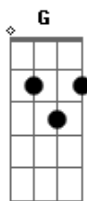

© ukulele-chords.com