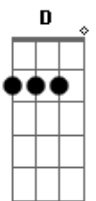

© ukulele-chords.com

© ukulele-chords.com