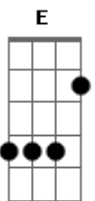

© ukulele-chords.com