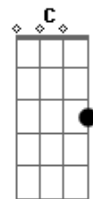

Elton John - The Emperor's new clothes

Tom: F

melody: A G E C G D C A F C
 chords: C Dm C G G

melody: A G E C G Bb (chord) C A F C
 chords: C Bb Bb F F F

C C
 We bet on our lives and we bet on the horses

F
 In that upstairs apartment

chords: C Dm C G G

melody: A G E C G Bb (chord) C A F C
 chords: C Bb Bb F F F

C C
 We flew by our wits and by the seat of our pants

F
 In the state of illusion

C
 In the nation of chance

G Am C
 And the repo was hauling the wreck we'd been driving

F
 We were two little gods

C G C F C
 In the emperor's new clothes

(CHORUS)

melody: A G E C G D C A F C
 chords: C Dm C G G

melody: A G E C G Bb (chord) C A F C
 chords: C Bb Bb F F F

(INSTRUMENTAL VERSE)

(CHORUS)

melody: A G E C G D C A F C
 chords: C Dm C G G

melody: A G E C G Bb (chord) C A F C
 chords: C Bb Bb F F F

F C Dm7 C F C Dm C C C

Acordes

© ukulele-chords.com

© ukulele-chords.com

© ukulele-chords.com

© ukulele-chords.com