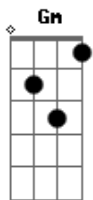

© ukulele-chords.com