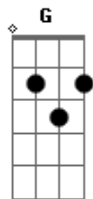

Elton John - The Emperor's new clothes

Tom: F

melody: A G E C G D C A F C
 chords: C Dm C G G

melody: A G E C G Bb (chord) C A F C
 chords: C Bb Bb F F F

C C
 We bet on our lives and we bet on the horses

F
 In that upstairs apartment

chords: C Dm C G G

melody: A G E C G Bb (chord) C A F C
 chords: C Bb Bb F F F

C C
 We flew by our wits and by the seat of our pants

F
 In the state of illusion

C
 In the nation of chance

G Am C
 And the repo was hauling the wreck we'd been driving

F
 We were two little gods

C G C F C
 In the emperor's new clothes

(CHORUS)

melody: A G E C G D C A F C
 chords: C Dm C G G

melody: A G E C G Bb (chord) C A F C
 chords: C Bb Bb F F F

(INSTRUMENTAL VERSE)

(CHORUS)

melody: A G E C G D C A F C
 chords: C Dm C G G

melody: A G E C G Bb (chord) C A F C
 chords: C Bb Bb F F F

F C Dm7 C F C Dm C C C

Acordes

© ukulele-chords.com

© ukulele-chords.com

© ukulele-chords.com

© ukulele-chords.com