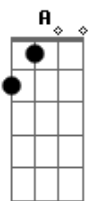

Elton John - The Emperor's new clothes

Tom: F

melody: A G E C G D C A F C
 chords: C Dm C G G

melody: A G E C G Bb (chord) C A F C
 chords: C Bb Bb F F F

We bet on our lives and we bet on the horses

In that upstairs apartment

Through the holes in our shoes

And our halos were rusty but we wore them proudly

We were two little gods

In the emperor's new clothes
 (CHORUS)

melody: A G E C G D C A F C
 chords: C Dm C G G

melody: A G E C G Bb (chord) C A F C
 chords: C Bb Bb F F F

(INSTRUMENTAL VERSE)

(CHORUS)

melody: A G E C G D C A F C
 chords: C Dm C G G

melody: A G E C G Bb (chord) C A F C
 chords: C Bb Bb F F F

F C Dm7 C F C Dm C C C

Acordes

© ukulele-chords.com

© ukulele-chords.com