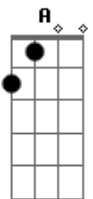

Elton John - The Emperor's new clothes

Tom: F

melody: A G E C G D C A F C
 chords: C Dm C G G

melody: A G E C G Bb (chord) C A F C
 chords: C Bb Bb F F F

C C
 We bet on our lives and we bet on the horses

F
 In that upstairs apartment

F
 We were two little gods

C G C F C
 In the emperor's new clothes

(CHORUS)

melody: A G E C G D C A F C
 chords: C Dm C G G

melody: A G E C G Bb (chord) C A F C
 chords: C Bb Bb F F F

(INSTRUMENTAL VERSE)

(CHORUS)

melody: A G E C G D C A F C
 chords: C Dm C G G

melody: A G E C G Bb (chord) C A F C
 chords: C Bb Bb F F F

F C Dm7 C F C Dm C C C

Acordes

© ukulele-chords.com

© ukulele-chords.com

© ukulele-chords.com

© ukulele-chords.com