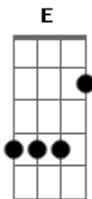

Elton John - The Emperor's new clothes

Tom: F

melody: A G E C G D C A F C
 chords: C Dm C G G

melody: A G E C G Bb (chord) C A F C
 chords: C Bb Bb F F F

C C
 We bet on our lives and we bet on the horses

F
 In that upstairs apartment

chords: C Dm C G G

melody: A G E C G Bb (chord) C A F C
 chords: C Bb Bb F F F

C C
 We flew by our wits and by the seat of our pants

F
 In the state of illusion

C
 In the nation of chance

G Am C
 And the repo was hauling the wreck we'd been driving

F
 We were two little gods

C G C F C
 In the emperor's new clothes

(CHORUS)

melody: A G E C G D C A F C
 chords: C Dm C G G

melody: A G E C G Bb (chord) C A F C
 chords: C Bb Bb F F F

(INSTRUMENTAL VERSE)

(CHORUS)

melody: A G E C G D C A F C
 chords: C Dm C G G

melody: A G E C G Bb (chord) C A F C
 chords: C Bb Bb F F F

F C Dm7 C F C Dm C C C

Acordes

© ukulele-chords.com

© ukulele-chords.com

© ukulele-chords.com

© ukulele-chords.com