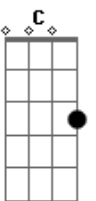

Elton John - The Emperor's new clothes

Tom: F

melody: A G E C G D C A F C
chords: C Dm C G G

melody: A G E C G Bb (chord) C A F C
chords: C Bb Bb F F F

We bet on our lives and we bet on the horses

In that upstairs apartment

On Orlando and 4th

And the rent was due and the rent man was knocking

Like a Chinese proverb
We were al- ways searching

Nightlife's a no-win but nobody noticed

How we killed off the bottles

Looking good on the surface

The dog days barked and the house cat got old

We were Bonnie and Clyde
In the emperor's new clothes

And the tears never came

They just stayed in our eyes

We refused to admit that we wore this disguise

Every inch of us growing

Like Pinocchio's nose

As we walked around in the em-per-or's new clothes

melody: A G E C G D C A F C

chords: C Dm C G G

melody: A G E C G Bb (chord) C A F C
chords: C Bb Bb F F F

We flew by our wits and by the seat of our pants

In the state of illusion

In the nation of chance

And the repo was hauling the wreck we'd been driving

As the dashboard Madonna

Smiled back at us kindly

We cheated the system never batting an eyelid

Seeing only the good

Through the holes in our shoes

And our halos were rusty but we wore them proudly

We were two little gods

In the emperor's new clothes
(CHORUS)

melody: A G E C G D C A F C
chords: C Dm C G G

melody: A G E C G Bb (chord) C A F C
chords: C Bb Bb F F F

(INSTRUMENTAL VERSE)

(CHORUS)

melody: A G E C G D C A F C
chords: C Dm C G G

melody: A G E C G Bb (chord) C A F C
chords: C Bb Bb F F F

F C Dm7 C F C Dm C C C

Acordes

© ukulele-chords.com

© ukulele-chords.com

© ukulele-chords.com

© ukulele-chords.com

© ukulele-chords.com

© ukulele-chords.com

© ukulele-chords.com

© ukulele-chords.com

© ukulele-chords.com

© ukulele-chords.com

© ukulele-chords.com