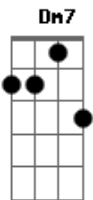

© ukulele-chords.com