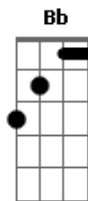

© ukulele-chords.com