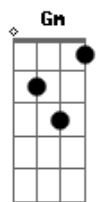

© ukulele-chords.com