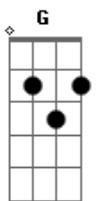

Elton John - The Emperor's new clothes

Tom: F

melody: A G E C G D C A F C
 chords: C Dm C G G

melody: A G E C G Bb (chord) C A F C
 chords: C Bb Bb F F F

We bet on our lives and we bet on the horses

In that upstairs apartment

Like Pinocchio's nose

As we walked around in the em-per-or's new clothes

melody: A G E C G D C A F C

chords: C Dm C G G

melody: A G E C G Bb (chord) C A F C
 chords: C Bb Bb F F F

We flew by our wits and by the seat of our pants

Through the holes in our shoes

And our halos were rusty but we wore them proudly

We were two little gods

In the emperor's new clothes
 (CHORUS)

melody: A G E C G D C A F C
 chords: C Dm C G G

melody: A G E C G Bb (chord) C A F C
 chords: C Bb Bb F F F

(INSTRUMENTAL VERSE)

(CHORUS)

melody: A G E C G D C A F C
 chords: C Dm C G G

melody: A G E C G Bb (chord) C A F C
 chords: C Bb Bb F F F

F C Dm7 C F C Dm C C C

Acordes

© ukulele-chords.com

© ukulele-chords.com