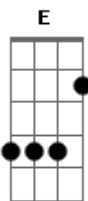

© ukulele-chords.com