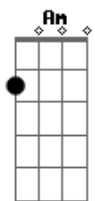

© ukulele-chords.com