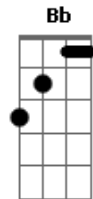

© ukulele-chords.com