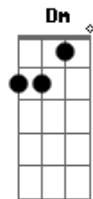

© ukulele-chords.com