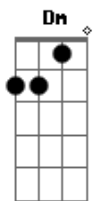

© ukulele-chords.com