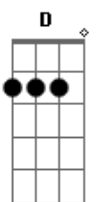

© ukulele-chords.com