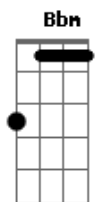

© ukulele-chords.com