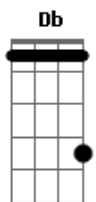

© ukulele-chords.com