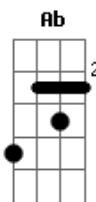

Elton John - The Bridge

Tom: **Db**
Intro: **D Gb Ab Ab Bbm Gb Db Ab**

Db **Gb**
I've seen the bridge and the bridge is long
Ab **Gb**
And they built it high and they built it strong
Bbm **Ebm**
Strong enough to hold the weight of time
Db **Ab**
Long enough to leave some of us behind

chorus:

Bbm **Ebm**
And every one of us has to face that day
Ab **Fm**
Do you cross the bridge or do you fade away
Gb **Gbm**
And every one of us that ever came to play
Db **Ab** **Db**
Has to cross the bridge or fade a way

(**Gb**) **Db** **Gb**
Standing on the bridge looking at the waves
Ab **Gb**
Seen so many jump, never seen one saved
Bbm **Ebm**
On a distant beach your song can die
Db **Ab**
On a bitter wind, on a cruel tide

(chorus)

Gb **Bbm**
And the bridge it shines
Gb **Bbm**
Oh cold hard iron
Ebm
Saying come and risk it all
Db **Ab**
Or die trying
D Gb Ab Gb
Bbm Ebm Db Ab
Bbm Ebm Ab Fm
G Gbm Db Ab Db
Bbm **Ebm**
And every one of us has to face that day
Ab **Fm**
Do you cross the bridge or do you fade away
Gb **Gbm**
And every one of us that ever came to play
Db **Ab** **Bbm**
Has to cross the bridge or fade a way
Db **Ab** **Db**
Has to cross the bridge or fade a way
D Gb Ab Gb Ab

Acordes

© ukulele-chords.com