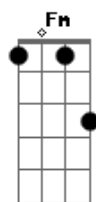

© ukulele-chords.com