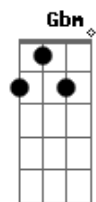

© ukulele-chords.com