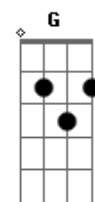

© ukulele-chords.com