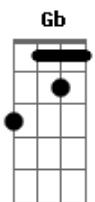

© ukulele-chords.com