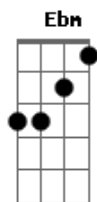

© ukulele-chords.com