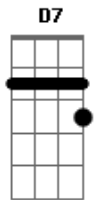

© ukulele-chords.com