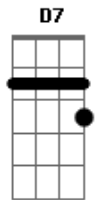

© ukulele-chords.com