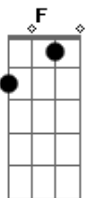

© ukulele-chords.com