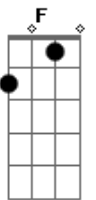

© ukulele-chords.com