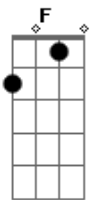

© ukulele-chords.com