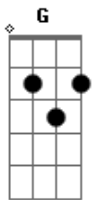

© ukulele-chords.com