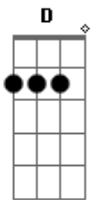

Elton John - Thank You For All Your Loving

tom:

D
[Primeira Parte]

D C
Oh, pity me
G D
I'm so alone and so blue
C
My friends have all gone away
G D
Their friendliness too

[Pré-Refrão]

C G
It was I on my own
D G
With no need to belong
C G
And I wanted to die
D G
That's when you came along

[Refrão]

C G Am7 G
And thank you for all of your loving
C G Am7 G
Thank you for all of your tears
C G Am7 G
Thank you for all of your kindness
F C G
Thank you for being here
[Segunda Parte]

D C
What a difference it made
G D
My life has started again
C
And if you go away
G
It just won't be the same
[Pré-Refrão]

C G D
It's hard to say what I feel
G
When I'm by your side
C G

You're there when I'm worried
D G
All my troubles, in you I confide
[Refrão]

C G Am7 G
And thank you for all of your loving
C G Am7 G
Thank you for all of your tears
C G Am7 G
Thank you for all of your kindness
F C G
Thank you for being here

[Terceira Parte]

D C
Oh, pity me
G D
I'm so alone and so blue
C
My friends have all gone away
G D
Their friendliness too
[Pré-Refrão]

C G
It was I on my own
D G
With no need to belong
C G
And I wanted to die
D G
That's when you came along

[Refrão]

C G Am7 G
And thank you for all of your loving
C G Am7 G
Thank you for all of your tears
C G Am7 G
Thank you for all of your kindness
F C G
Thank you for being here

D7
Thank you for all of your loving
D7
Thank you for all of your loving
D7
Thank you for all of your loving
D7
Thank you for all of your loving

Acordes

© ukulele-chords.com