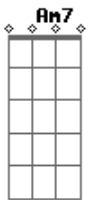

© ukulele-chords.com