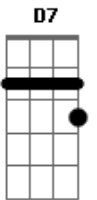

© ukulele-chords.com