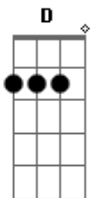

Elton John - Thank You For All Your Loving

tom:

D
[Primeira Parte]

D C
Oh, pity me
G D
I'm so alone and so blue
C
My friends have all gone away
G D
Their friendliness too

[Pré-Refrão]

C G
It was I on my own
D G
With no need to belong
C G
And I wanted to die
D G
That's when you came along

[Refrão]

C G Am7 G
And thank you for all of your loving
C G Am7 G
Thank you for all of your tears
C G Am7 G
Thank you for all of your kindness
F C G
Thank you for being here
[Segunda Parte]

D C
What a difference it made
G D
My life has started again
C
And if you go away
G
It just won't be the same
[Pré-Refrão]

C G D
It's hard to say what I feel
G
When I'm by your side
C G

You're there when I'm worried
D G
All my troubles, in you I confide
[Refrão]

C G Am7 G
And thank you for all of your loving
C G Am7 G
Thank you for all of your tears
C G Am7 G
Thank you for all of your kindness
F C G
Thank you for being here

[Terceira Parte]

D C
Oh, pity me
G D
I'm so alone and so blue
C
My friends have all gone away
G D
Their friendliness too
[Pré-Refrão]

C G
It was I on my own
D G
With no need to belong
C G
And I wanted to die
D G
That's when you came along

[Refrão]

C G Am7 G
And thank you for all of your loving
C G Am7 G
Thank you for all of your tears
C G Am7 G
Thank you for all of your kindness
F C G
Thank you for being here

D7
Thank you for all of your loving
D7
Thank you for all of your loving
D7
Thank you for all of your loving
D7
Thank you for all of your loving

Acordes

© ukulele-chords.com