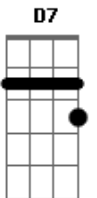

© ukulele-chords.com