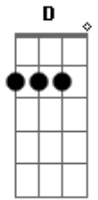

Elton John - Suzie (dramas)

Tom: D

I got frostbitten in the winter
Ice skating on the river
With my pretty little black-eyed girl
She'd make your darn toes curl just to see her

I got a fringe front on my buggy
I got a frisky little colt in a hurry
And a pretty little black-eyed Suzie by my side

D

Well she sure knows how to use me
Pretty little black-eyed Suzie
Playing hooky with my heart all the time

Living with her funky family
In a derelict old alley
Down by the river where we share a little loving in the moonshine

I'm an old hayseed harp player
I'm the hit of the county fair
With my pretty little black-eyed girl
Living proof as she swirls
She's a dancer

Acordes

© ukulele-chords.com