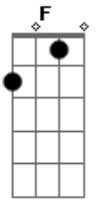

© ukulele-chords.com