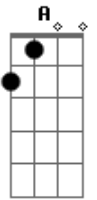

© ukulele-chords.com