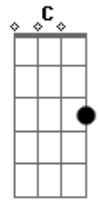

© ukulele-chords.com