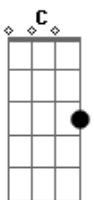

© ukulele-chords.com