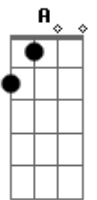

© ukulele-chords.com