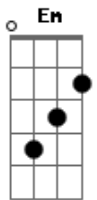

© ukulele-chords.com