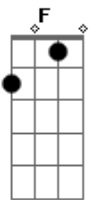

© ukulele-chords.com