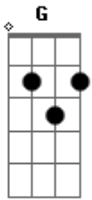

Elton John - Suzie (dramas)

Tom: D

I got frostbitten in the winter
Ice skating on the river
With my pretty little black-eyed girl
She'd make your darn toes curl just to see her

I got a fringe front on my buggy
I got a frisky little colt in a hurry
And a pretty little black-eyed Suzie by my side

Well she sure knows how to use me
Pretty little black-eyed Suzie
Playing hooky with my heart all the time

Living with her funky family
In a derelict old alley
Down by the river where we share a little loving in the moonshine

I'm an old hayseed harp player
I'm the hit of the county fair
With my pretty little black-eyed girl
Living proof as she swirls
She's a dancer

Acordes

© ukulele-chords.com

© ukulele-chords.com

© ukulele-chords.com