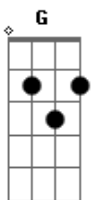

© ukulele-chords.com

© ukulele-chords.com