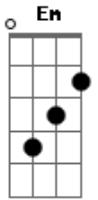

© ukulele-chords.com