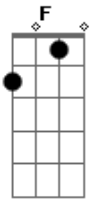

© ukulele-chords.com