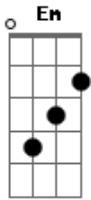

Elton John - Suzie (dramas)

Tom: D

I got frostbitten in the winter
Ice skating on the river
With my pretty little black-eyed girl
She'd make your darn toes curl just to see her

I got a fringe front on my buggy
I got a frisky little colt in a hurry
And a pretty little black-eyed Suzie by my side

Well she sure knows how to use me
Pretty little black-eyed Suzie
Playing hooky with my heart all the time

Living with her funky family
In a derelict old alley
Down by the river where we share a little loving in the moonshine

I'm an old hayseed harp player
I'm the hit of the county fair
With my pretty little black-eyed girl
Living proof as she swirls
She's a dancer

Acordes

© ukulele-chords.com

© ukulele-chords.com

© ukulele-chords.com