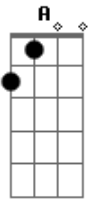

I'm an old hayseed harp player
I'm the hit of the county fair
With my pretty little black-eyed girl
Living proof as she swirls
She's a dancer

Acordes

© ukulele-chords.com

© ukulele-chords.com

© ukulele-chords.com