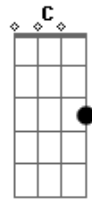

© ukulele-chords.com