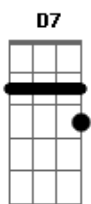

© ukulele-chords.com