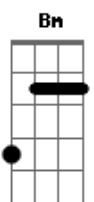

© ukulele-chords.com