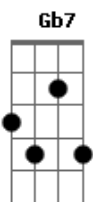

© ukulele-chords.com