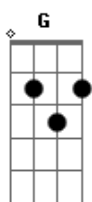

© ukulele-chords.com