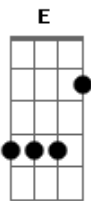

Elton John - Skyline pigeon

tom:

D

Turn me loose from your hands

Let me fly to distant lands

Over green fields trees and mountains

Flowers and forest fountains

Home along the lanes of the skyway

For this dark and lonely room

Projects a shadow castin in gloom

And my eyes are mirrors

Of the world outside

Thinking of the way

That the wind can turn the side

And these shadows turn

From purple into grey

For just a skyline pigeon

Dreaming of the open

Waiting for the day

He can spread his wings

And fly away again

Gb7 Bm Db7 Gbm

Fly away, skyline pigeon fly

Towards the dreams you've left so very far behind

Let me wake up in the morning

To the smell of new mown hay

To laugh and cry to live and die

In the brightness of my day

I want to hear the peeling bells

Of distant churches sing

But most of all please free

Me from this aching metal ring

And open out this cage towards the sun

For just a skyline pigeon

Dreaming of the open

Waiting for the day

He can spread his wings

And fly away again

Fly away, skyline pigeon fly

Towards the dreams you've left so very far behind

Fly away, skyline pigeon fly

Towards the dreams you've left so very far behind

[Final] G A D

Acordes

© ukulele-chords.com

© ukulele-chords.com

© ukulele-chords.com

© ukulele-chords.com

© ukulele-chords.com

© ukulele-chords.com

© ukulele-chords.com

© ukulele-chords.com