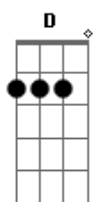

Elton John - Skyline pigeon

tom:
D
Turn me loose from your hands
G A D
Let me fly to distant lands
E G
Over green fields trees and mountains
D A D
Flowers and forest fountains
G A D
Home along the lanes of the skyway
A
For this dark and lonely room
G A D
Projects a shadow castin in gloom
E
And my eyes are mirrors
G
Of the world outside
D A
Thinking of the way
D
That the wind can turn the side
G
And these shadows turn
A D
From purple into grey
G
For just a skyline pigeon
A
Dreaming of the open
D
Waiting for the day
G
He can spread his wings
A D
And fly away again
Gb7 Bm Db7 Gbm

Fly away, skyline pigeon fly
G D A D
Towards the dreams you've left so very far behind
D
Let me wake up in the morning
A
To the smell of new mown hay
G A
To laugh and cry to live and die
D
In the brightness of my day
E
I want to hear the peeling bells
G
Of distant churches sing
D
But most of all please free
A D
Me from this aching metal ring
G A D
And open out this cage towards the sun
G
For just a skyline pigeon
A
Dreaming of the open
D
Waiting for the day
G
He can spread his wings
A D
And fly away again
Gb7 Bm Db7 Gbm
Fly away, skyline pigeon fly
G D A D
Towards the dreams you've left so very far behind
Gb7 Bm Db7 Gbm
Fly away, skyline pigeon fly
G D A D
Towards the dreams you've left so very far behind
[Final] D Bm A
G A D

Acordes