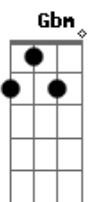

© ukulele-chords.com