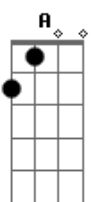

© ukulele-chords.com

© ukulele-chords.com