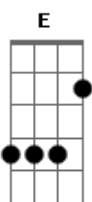

© ukulele-chords.com