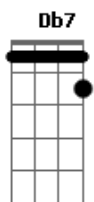

© ukulele-chords.com