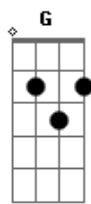

Elton John - Skyline pigeon

Tom: D

Turn me loose^D
 From your hands^A
 Let me fly^{G A}
 To distant lands^D
 Over green fields^E
 Trees and mountains^G
 Flowers and forest fountains^{D A D}
 Home along the lanes of the skyway^{G A D}
 For this dark^D
 And lonely room^A
 Projects a shadow^{G A}
 Castin in gloom^D
 And my eyes are mirrors^E
 Of the world outside^G
 Thinking of the way^D
 That the wind can turn the tide^{A D}
 And these shadows turn^G
 From purple into grey^{A D}

Pré-refrão:
 For just a skyline pigeon^G
 Dreaming of the open^A
 D

Waiting for the day^G
 He can spread his wings^{A D}
 And fly away again

Refrão:
 Fly away^{Bm}
 Skyline pigeon fly^{Db7 Gbm}
 Towards the dreams you've left so^G
 Very far behind^{A D}

(Refrão)
 Let me wake up in the morning^D
 To the smell of new mown hay^A
 To laugh and cry^G
 To live and die^A
 In the brightness of my day^D
 I want to hear the peeling bells^E
 Of distant churches sing^G
 But most of all please free^D
 Me from this aching metal ring^{A D}
 And open out this cage towards the sun^{G A D}

(Pré-Refrão)
 (Refrão 2x)
 Final: D A Bm A G A A D

Acordes

© ukulele-chords.com

© ukulele-chords.com

© ukulele-chords.com

© ukulele-chords.com

© ukulele-chords.com

© ukulele-chords.com