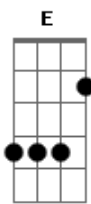

© ukulele-chords.com