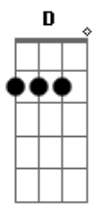

Elton John - Skyline pigeon

Tom: D

Turn me loose^D
From your hands^A
Let me fly^{G A}
To distant lands^D
Over green fields^E
Trees and mountains^G
Flowers and forest fountains^{D A D}
Home along the lanes of the skyway^{G A D}
For this dark^D
And lonely room^A
Projects a shadow^{G A}
Castin in gloom^D
And my eyes are mirrors^E
Of the world outside^G
Thinking of the way^D
That the wind can turn the tide^{A D}
And these shadows turn^G
From purple into grey^{A D}

Pré-refrão:
For just a skyline pigeon^G
Dreaming of the open^A
D

Waiting for the day^G
He can spread his wings^{A D}
And fly away again

Refrão:
Fly away^{Bm}
Skyline pigeon fly^{Db7 Gbm}
Towards the dreams you've left so^G
Very far behind^{A D}

(Refrão)
Let me wake up in the morning^D
To the smell of new mown hay^A
To laugh and cry^G
To live and die^A
In the brightness of my day^D
I want to hear the peeling bells^E
Of distant churches sing^G
But most of all please free^D
Me from this aching metal ring^{A D}
And open out this cage towards the sun^{G A D}

(Pré-Refrão)
(Refrão 2x)
Final: D A Bm A G A A D

Acordes