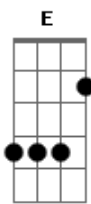

Elton John - Skyline pigeon

Tom: D

Turn me loose^D
 From your hands^A
 Let me fly^{G A}
 To distant lands^D
 Over green fields^E
 Trees and mountains^G
 Flowers and forest fountains^{D A D}
 Home along the lanes of the skyway^{G A D}
 For this dark^D
 And lonely room^A
 Projects a shadow^{G A}
 Castin in gloom^D
 And my eyes are mirrors^E
 Of the world outside^G
 Thinking of the way^D
 That the wind can turn the tide^{A D}
 And these shadows turn^G
 From purple into grey^{A D}

Pré-refrão:
 For just a skyline pigeon^G
 Dreaming of the open^A
 D

Waiting for the day^G
 He can spread his wings^{A D}
 And fly away again

Refrão:
 Fly away^{Bm}
 Skyline pigeon fly^{Db7 Gbm}
 Towards the dreams you've left so^G
 Very far behind^{A D}

(Refrão)
 Let me wake up in the morning^D
 To the smell of new mown hay^A
 To laugh and cry^G
 To live and die^A
 In the brightness of my day^D
 I want to hear the peeling bells^E
 Of distant churches sing^G
 But most of all please free^D
 Me from this aching metal ring^{A D}
 And open out this cage towards the sun^{G A D}

(Pré-Refrão)
 (Refrão 2x)
 Final: D A Bm A G A A D

Acordes

© ukulele-chords.com

© ukulele-chords.com

© ukulele-chords.com

© ukulele-chords.com

© ukulele-chords.com

© ukulele-chords.com