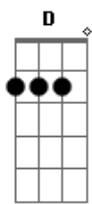

Elton John - Skyline pigeon

Tom: D

Turn me loose^D
From your hands^A
Let me fly^{G A}
To distant lands^D
Over green fields^E
Trees and mountains^G
Flowers and forest fountains^{D A D}
Home along the lanes of the skyway^{G A D}
For this dark^D
And lonely room^A
Projects a shadow^{G A}
Castin in gloom^D
And my eyes are mirrors^E
Of the world outside^G
Thinking of the way^D
That the wind can turn the tide^{A D}
And these shadows turn^G
From purple into grey^{A D}
Pré-refrão:
For just a skyline pigeon^G
Dreaming of the open^A
D

Waiting for the day^G
He can spread his wings^{A D}
And fly away again^D
Refrão:
Fly away^{Bm}
Skyline pigeon fly^{Db7 Gbm}
Towards the dreams you've left so^G
Very far behind^{A D}

(Refrão)
Let me wake up in the morning^D
To the smell of new mown hay^A
To laugh and cry^G
To live and die^A
In the brightness of my day^D
I want to hear the peeling bells^E
Of distant churches sing^G
But most of all please free^D
Me from this aching metal ring^{A D}
And open out this cage towards the sun^{G A D}

(Pré-Refrão)
(Refrão 2x)
Final: D A Bm A G A A D

Acordes