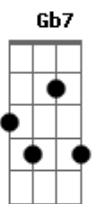

Elton John - Skyline pigeon

Tom: D

Turn me loose^D
 From your hands^A
 Let me fly^{G A}
 To distant lands^D
 Over green fields^E
 Trees and mountains^G
 Flowers and forest fountains^{D A D}
 Home along the lanes of the skyway^{G A D}
 For this dark^D
 And lonely room^A
 Projects a shadow^{G A}
 Castin in gloom^D
 And my eyes are mirrors^E
 Of the world outside^G
 Thinking of the way^D
 That the wind can turn the tide^{A D}
 And these shadows turn^G
 From purple into grey^{A D}
 Pré-refrão:
 For just a skyline pigeon^G
 Dreaming of the open^A
 D

Waiting for the day^G
 He can spread his wings^{A D}
 And fly away again^D
 Refrão:
 Fly away^{Bm}
 Skyline pigeon fly^{Db7 Gbm}
 Towards the dreams you've left so^G
 Very far behind^{A D}

(Refrão)
 Let me wake up in the morning^D
 To the smell of new mown hay^A
 To laugh and cry^G
 To live and die^A
 In the brightness of my day^D
 I want to hear the peeling bells^E
 Of distant churches sing^G
 But most of all please free^D
 Me from this aching metal ring^{A D}
 And open out this cage towards the sun^{G A D}

(Pré-Refrão)
 (Refrão 2x)
 Final: D A Bm A G A A D

Acordes

© ukulele-chords.com

© ukulele-chords.com

© ukulele-chords.com

© ukulele-chords.com

© ukulele-chords.com

© ukulele-chords.com