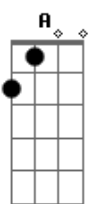

© ukulele-chords.com

© ukulele-chords.com