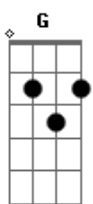

Elton John - Skyline pigeon

Tom: D

Turn me loose^D
 From your hands^A
 Let me fly^{G A}
 To distant lands^D
 Over green fields^E
 Trees and mountains^G
 Flowers and forest fountains^{D A D}
 Home along the lanes of the skyway^{G A D}
 For this dark^D
 And lonely room^A
 Projects a shadow^{G A}
 Castin in gloom^D
 And my eyes are mirrors^E
 Of the world outside^G
 Thinking of the way^D
 That the wind can turn the tide^{A D}
 And these shadows turn^G
 From purple into grey^{A D}
 Pré-refrão:
 For just a skyline pigeon^G
 Dreaming of the open^A
 D

Waiting for the day^G
 He can spread his wings^{A D}
 And fly away again^D
 Refrão:
 Fly away^{Bm}
 Skyline pigeon fly^{Db7 Gbm}
 Towards the dreams you've left so^G
 Very far behind^{A D}

(Refrão)
 Let me wake up in the morning^D
 To the smell of new mown hay^A
 To laugh and cry^G
 To live and die^A
 In the brightness of my day^D
 I want to hear the peeling bells^E
 Of distant churches sing^G
 But most of all please free^D
 Me from this aching metal ring^{A D}
 And open out this cage towards the sun^{G A D}

(Pré-Refrão)
 (Refrão 2x)
 Final: D A Bm A G A A D

Acordes

© ukulele-chords.com

© ukulele-chords.com

© ukulele-chords.com

© ukulele-chords.com

© ukulele-chords.com

© ukulele-chords.com