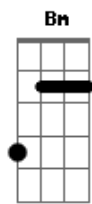

Pré-refrão:
 For just a skyline pigeon^G
 Dreaming of the open^A
 D

Waiting for the day^G
 He can spread his wings^{A D}
 And fly away again

Refrão:
 Fly away^{Bm}
 Skyline pigeon fly^{Db7 Gbm}
 Towards the dreams you've left so^G
 Very far behind^{A D}

(Pré-Refrão)
 (Refrão 2x)
 Final: D A Bm A G A A D

Acordes

© ukulele-chords.com

© ukulele-chords.com

© ukulele-chords.com

© ukulele-chords.com

© ukulele-chords.com

© ukulele-chords.com