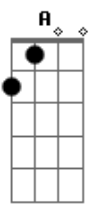

© ukulele-chords.com

© ukulele-chords.com