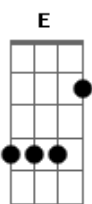

Elton John - Skyline pigeon

Tom: D

Turn me loose^D
 From your hands^A
 Let me fly^{G A}
 To distant lands^D
 Over green fields^E
 Trees and mountains^G
 Flowers and forest fountains^{D A D}
 Home along the lanes of the skyway^{G A D}
 For this dark^D
 And lonely room^A
 Projects a shadow^{G A}
 Castin in gloom^D
 And my eyes are mirrors^E
 Of the world outside^G
 Thinking of the way^D
 That the wind can turn the tide^{A D}
 And these shadows turn^G
 From purple into grey^{A D}
 Pré-refrão:
 For just a skyline pigeon^G
 Dreaming of the open^A
 D

Waiting for the day^G
 He can spread his wings^{A D}
 And fly away again^D
 Refrão:
 Fly away^{Bm}
 Skyline pigeon fly^{Db7 Gbm}
 Towards the dreams you've left so^G
 Very far behind^{A D}

(Refrão)
 Let me wake up in the morning^D
 To the smell of new mown hay^A
 To laugh and cry^G
 To live and die^A
 In the brightness of my day^D
 I want to hear the peeling bells^E
 Of distant churches sing^G
 But most of all please free^D
 Me from this aching metal ring^{A D}
 And open out this cage towards the sun^{G A D}

(Pré-Refrão)
 (Refrão 2x)
 Final: D A Bm A G A A D

Acordes

© ukulele-chords.com

© ukulele-chords.com

© ukulele-chords.com

© ukulele-chords.com

© ukulele-chords.com

© ukulele-chords.com