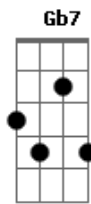

© ukulele-chords.com