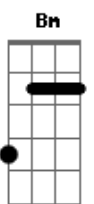

Elton John - Skyline pigeon

Tom: D

Turn me loose^D
 From your hands^A
 Let me fly^{G A}
 To distant lands^D
 Over green fields^E
 Trees and mountains^G
 Flowers and forest fountains^{D A D}
 Home along the lanes of the skyway^{G A D}
 For this dark^D
 And lonely room^A
 Projects a shadow^{G A}
 Castin in gloom^D
 And my eyes are mirrors^E
 Of the world outside^G
 Thinking of the way^D
 That the wind can turn the tide^{A D}
 And these shadows turn^G
 From purple into grey^{A D}
 Pré-refrão:
 For just a skyline pigeon^G
 Dreaming of the open^A
 D

Waiting for the day^G
 He can spread his wings^{A D}
 And fly away again^D
 Refrão:
 Fly away^{Bm}
 Skyline pigeon fly^{Db7 Gbm}
 Towards the dreams you've left so^G
 Very far behind^{A D}

(Refrão)
 Let me wake up in the morning^D
 To the smell of new mown hay^A
 To laugh and cry^G
 To live and die^A
 In the brightness of my day^D
 I want to hear the peeling bells^E
 Of distant churches sing^G
 But most of all please free^D
 Me from this aching metal ring^{A D}
 And open out this cage towards the sun^{G A D}

(Pré-Refrão)
 (Refrão 2x)
 Final: D A Bm A G A A D

Acordes

© ukulele-chords.com

© ukulele-chords.com

© ukulele-chords.com

© ukulele-chords.com

© ukulele-chords.com

© ukulele-chords.com