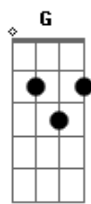

© ukulele-chords.com