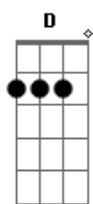

Elton John - Skyline pigeon

Tom: D

Turn me loose^D
From your hands^A
Let me fly^{G A}
To distant lands^D
Over green fields^E
Trees and mountains^G
Flowers and forest fountains^{D A D}
Home along the lanes of the skyway^{G A D}
For this dark^D
And lonely room^A
Projects a shadow^{G A}
Castin in gloom^D
And my eyes are mirrors^E
Of the world outside^G
Thinking of the way^D
That the wind can turn the tide^{A D}
And these shadows turn^G
From purple into grey^{A D}
Pré-refrão:
For just a skyline pigeon^G
Dreaming of the open^A
D

Waiting for the day^G
He can spread his wings^{A D}
And fly away again^D
Refrão:
Fly away^{Bm}
Skyline pigeon fly^{Db7 Gbm}
Towards the dreams you've left so^G
Very far behind^{A D}

(Refrão)
Let me wake up in the morning^D
To the smell of new mown hay^A
To laugh and cry^G
To live and die^A
In the brightness of my day^D
I want to hear the peeling bells^E
Of distant churches sing^G
But most of all please free^D
Me from this aching metal ring^{A D}
And open out this cage towards the sun^{G A D}

(Pré-Refrão)
(Refrão 2x)
Final: D A Bm A G A A D

Acordes