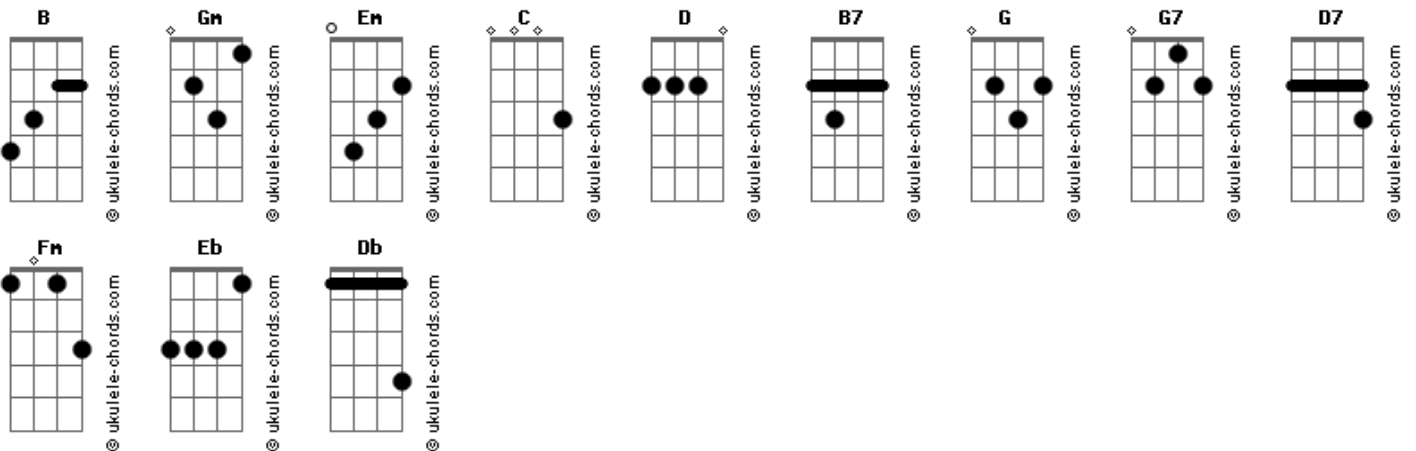

Elton John - Sing Me No Sad Songs

tom:
Capotraste na 3ª casa
Intro: C D Em

Em
I know you
D
You're trying to do all you can for me
C
I appreciate your help
B B
But it's best just to leave me be

Em
There's many things that I have done
D
And I'm sorry for them now
C
So darling please don't you comfort me
B7 B7
I'll sort it out somehow

Em D
So sing me no sad songs, tell me no lies
C Em
Please don't you make me blue
Em D
Sing me no sad songs, tell me no lies
C D
Girl I can do without you

G
Don't go breaking my heart
G7
It would tear me apart
Em C
Cause then I'd be finished for good
Em D
So sing me no sad songs, tell me no lies
C Em
Please don't you make me blue

(Em D C D7)
(Em D C D7)

Em
I don't want you to think I'm mean
D

Acordes

Refusing all your help
C
The time has come, but my need is none
B7 B7
And I want to be alone with myself

Em
There's many things that I have done
D
And I'm sorry for them now
C
So darling please don't you comfort me
B7 B7
I'll sort it out somehow

Em D
So sing me no sad songs, tell me no lies
C Em
Please don't you make me blue
Em D
Sing me no sad songs, tell me no lies
C D
Girl I can do without you

G
Don't go breaking my heart
G7
It would tear me apart
Em C
Cause then I'd be finished for good
Em D
So sing me no sad songs, tell me no lies
C Em
Please don't you make me blue

Fm Eb
Sing me no sad songs, tell me no lies
Db Fm
Girl please don't you make me blue
Fm Eb
Sing me no sad songs, tell me no lies
Db Fm
Girl I can do without you
Fm Eb
Sing me no sad songs, tell me no lies
Db Fm
Girl don't you make me blue