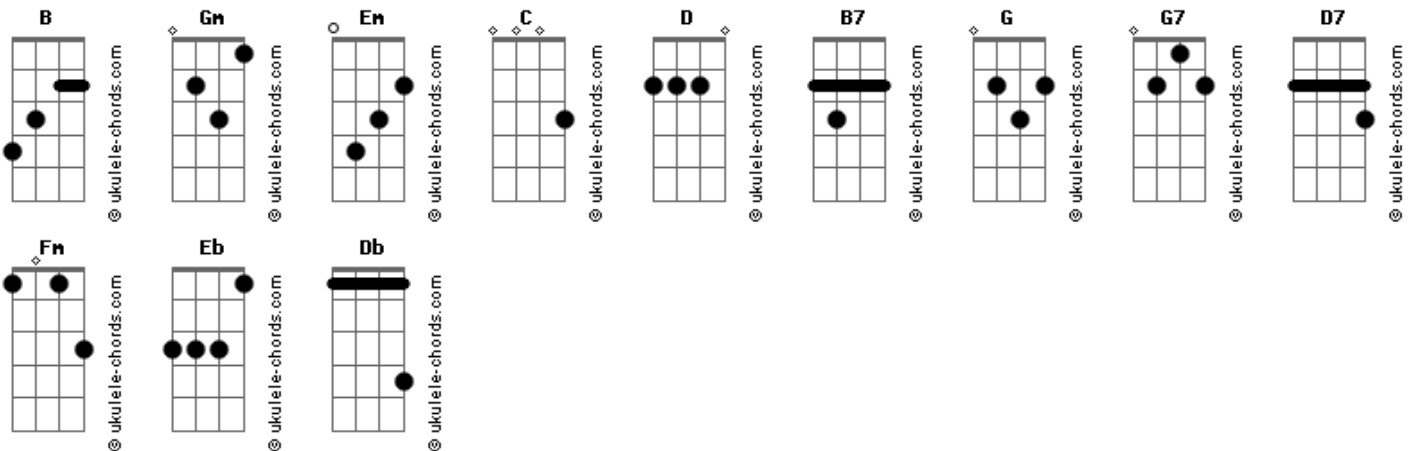

Elton John - Sing Me No Sad Songs

tom:
Capotraste na 3ª casa
Intro: C D Em

Em
I know you
D
You're trying to do all you can for me
C
I appreciate your help
B B
But it's best just to leave me be

Em
There's many things that I have done
D
And I'm sorry for them now
C
So darling please don't you comfort me
B7 B7
I'll sort it out somehow

Em D
So sing me no sad songs, tell me no lies
C Em
Please don't you make me blue
Em D
Sing me no sad songs, tell me no lies
C D
Girl I can do without you

G
Don't go breaking my heart
G7
It would tear me apart
Em C
Cause then I'd be finished for good
Em D
So sing me no sad songs, tell me no lies
C Em
Please don't you make me blue

(Em D C D7)
(Em D C D7)

Em
I don't want you to think I'm mean
D

Acordes

Refusing all your help
C
The time has come, but my need is none
B7 B7
And I want to be alone with myself

Em
There's many things that I have done
D
And I'm sorry for them now
C
So darling please don't you comfort me
B7 B7
I'll sort it out somehow

Em D
So sing me no sad songs, tell me no lies
C Em
Please don't you make me blue
Em D
Sing me no sad songs, tell me no lies
C D
Girl I can do without you

G
Don't go breaking my heart
G7
It would tear me apart
Em C
Cause then I'd be finished for good
Em D
So sing me no sad songs, tell me no lies
C Em
Please don't you make me blue

Fm Eb
Sing me no sad songs, tell me no lies
Db Fm
Girl please don't you make me blue
Fm Eb
Sing me no sad songs, tell me no lies
Db Fm
Girl I can do without you
Fm Eb
Sing me no sad songs, tell me no lies
Db Fm
Girl don't you make me blue