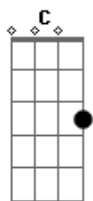

Elton John - Shoot Down The Moon

tom:

Intro: C F G C ^{Am}

C F
Oh no I don't want it
G C
You can take it all

I'll put my money where my mouth is
F Am A7
Put your suitcase in the hall

Oh you robbed me blind
Dm E7

(Am Dm F)
(Am Dm F)
(Am Dm F)

You can't shoot down the moon
Am B G

Some things never change
Am

We can build a bridge between us
B7

But the empty space remains
Em E7

You can't shoot down the moon
B E7
Am

Some things never change

We can build a bridge between us
Bb7

But the empty space remains
E7 Am

You can't shoot down the moon

Acordes

© ukulele-chords.com

© ukulele-chords.com

© ukulele-chords.com

© ukulele-chords.com