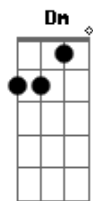

© ukulele-chords.com