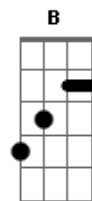

© ukulele-chords.com