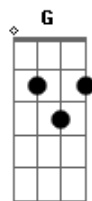

Elton John - Shoot Down The Moon

tom:

Intro: C F G C ^{Am}

C F
Oh no I don't want it
G C
You can take it all

I'll put my money where my mouth is
F Am A7
Put your suitcase in the hall

Oh you robbed me blind
Dm E7

Of what little hope remained
Am

You put a gun to my head
Bb7

A bullet through my brain
E7 Am

You can't shoot down the moon
B G
Am

Some things never change
B7

We can build a bridge between us
Em E7

But the empty space remains

(Am Dm F)
(Am Dm F)
(Am Dm F)

You can't shoot down the moon
Am B G

Some things never change
Am

We can build a bridge between us
B7

But the empty space remains
Em E7

You can't shoot down the moon
B E7
Am

Some things never change

We can build a bridge between us
Bb7

But the empty space remains
E7 Am

You can't shoot down the moon

Acordes

© ukulele-chords.com

© ukulele-chords.com

© ukulele-chords.com

© ukulele-chords.com