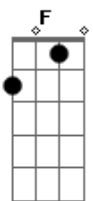

Elton John - Shoot Down The Moon

tom:

Intro: C F G C ^{Am}

C F
Oh no I don't want it
G C
You can take it all

I'll put my money where my mouth is
F Am A7
Put your suitcase in the hall

Oh you robbed me blind
Dm E7

We can build a bridge between us
Bb7

But the empty space remains
E7 Am

You can't shoot down the moon

Acordes

© ukulele-chords.com

© ukulele-chords.com

© ukulele-chords.com

© ukulele-chords.com