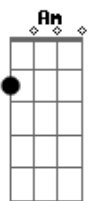

Elton John - Shoot Down The Moon

tom:

Intro: C F G C ^{Am}

C F
Oh no I don't want it
G C
You can take it all

I'll put my money where my mouth is
F Am A7
Put your suitcase in the hall

Oh you robbed me blind
Dm E7

(Am Dm F)
(Am Dm F)
(Am Dm F)

You can't shoot down the moon
Am B G

Some things never change
Am

We can build a bridge between us
B7

But the empty space remains
Em E7

You can't shoot down the moon
B E7
Am

Some things never change

We can build a bridge between us
Bb7

But the empty space remains
E7 Am

You can't shoot down the moon

Acordes

© ukulele-chords.com

© ukulele-chords.com

© ukulele-chords.com

© ukulele-chords.com