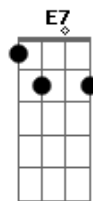

© ukulele-chords.com