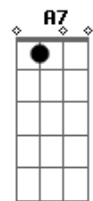

Elton John - Shoot Down The Moon

tom:

Intro: C F G C ^{Am}

C F
Oh no I don't want it
G C
You can take it all

I'll put my money where my mouth is
F Am A7
Put your suitcase in the hall

Oh you robbed me blind
Dm E7

We can build a bridge between us
Bb7

But the empty space remains
E7 Am

You can't shoot down the moon

Acordes

© ukulele-chords.com

© ukulele-chords.com

© ukulele-chords.com

© ukulele-chords.com