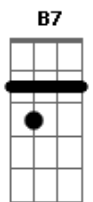

© ukulele-chords.com