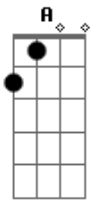

Elton John - Salvation

Tom: E

(E B A E)

E
I have to say my friends
Emaj9
this road goes a long long way A
Abm
and if we're gonna find the end
A
we're gonna need some helping hands
E
I have to say me friends
Emaj9
we're looking for a light a head A
Abm
in the distance a candle burns
A B7(sus4) B7
salvation keeps the hungry children fed

E A E
its gonna take a lot of salvation
Ab A A
what we need are willing hands
E
you must feel the sweat in your eyes
D A E
you must understand salvation
B
A chance to pull the devil down
Dbm
without the fear of hell
A
salvation spreads the gospel round
Gbm B7 E A E
and free you from your self
(Ab G#sus4)
(A E D)
(A E)

Acordes

© ukulele-chords.com