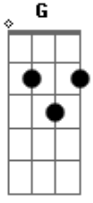

© ukulele-chords.com