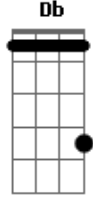

© ukulele-chords.com