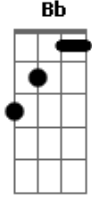

© ukulele-chords.com