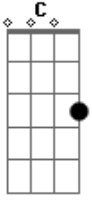

© ukulele-chords.com