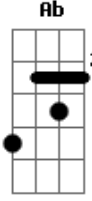

© ukulele-chords.com