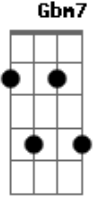

© ukulele-chords.com