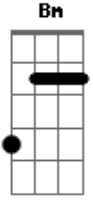

© ukulele-chords.com