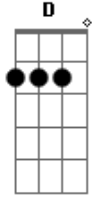

© ukulele-chords.com