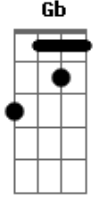

© ukulele-chords.com