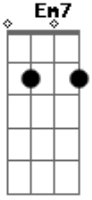

© ukulele-chords.com