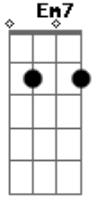

© ukulele-chords.com