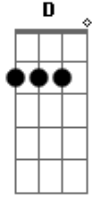

© ukulele-chords.com