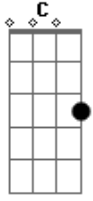

© ukulele-chords.com