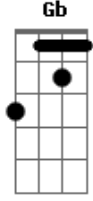

© ukulele-chords.com