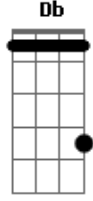

© ukulele-chords.com