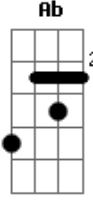

© ukulele-chords.com