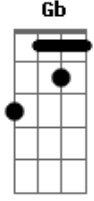

© ukulele-chords.com