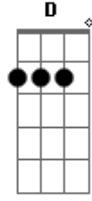

© ukulele-chords.com