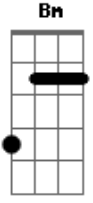

© ukulele-chords.com