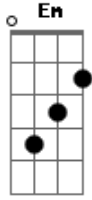

© ukulele-chords.com