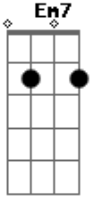

© ukulele-chords.com