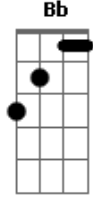

© ukulele-chords.com