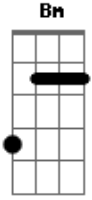

© ukulele-chords.com