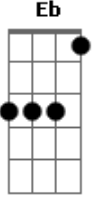

© ukulele-chords.com