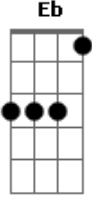

© ukulele-chords.com