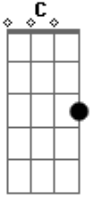

Elton John - Sacrifice

tom:

B (forma dos acordes no tom de C)

Afinação: Eb Ab Db Gb Bb Eb

Intro: D Gbm7 G
D Gbm7 G

[Primeira Parte]

It's a human sign
When things go wrong
When the scent of her lingers
And temptation's strong

[Final]

No sacrifice at all

A D G Em
No sacrifice at all
A D

E|-----|

Acordes

© ukulele-chords.com

© ukulele-chords.com

© ukulele-chords.com