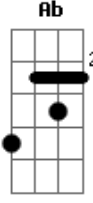

© ukulele-chords.com