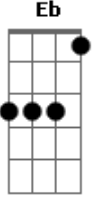

© ukulele-chords.com