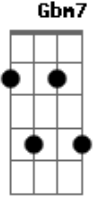

© ukulele-chords.com