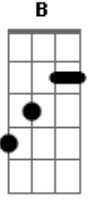

© ukulele-chords.com