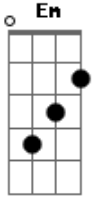

© ukulele-chords.com