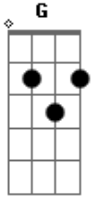

© ukulele-chords.com