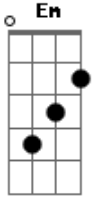

© ukulele-chords.com