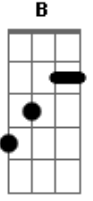

© ukulele-chords.com