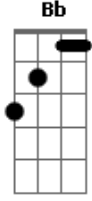

© ukulele-chords.com