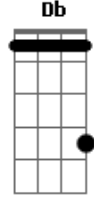

© ukulele-chords.com