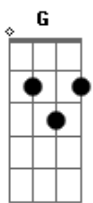

© ukulele-chords.com