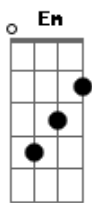

© ukulele-chords.com