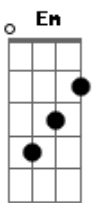

© ukulele-chords.com