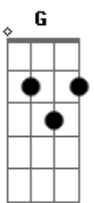

© ukulele-chords.com