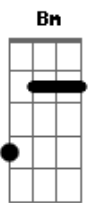

© ukulele-chords.com