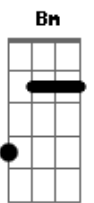

© ukulele-chords.com