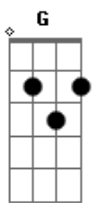

© ukulele-chords.com