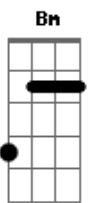

© ukulele-chords.com