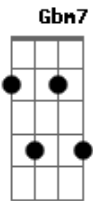

© ukulele-chords.com