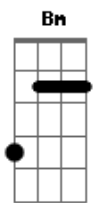

© ukulele-chords.com