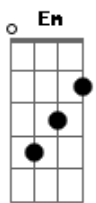

© ukulele-chords.com