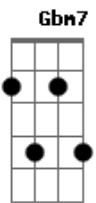

© ukulele-chords.com