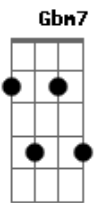

© ukulele-chords.com