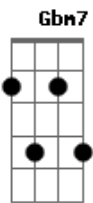

© ukulele-chords.com