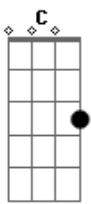

Elton John - Sacrifice

Tom: C
Intro: 2x: C G F

C
It's a human sign
F Dm
when things go wrong
G C
When the scent of her lingers
F Dm
and temptation's strong

G Am
Into the boundary
F G
of each married man
Am
Sweet deceit comes callin'
F G
and negativity lands

C
Cold cold heart
F Dm
hard done by you
G C
Some things look better baby
F G
just passing through

Refrão 2x:
C
And it's no sacrifice
F
just a simple word
G
It's two hearts living
C
in two separate worlds
C
But it's no sacrifice
F
no sacrifice
Em F C Gb F
It's no sacrifice at all

C F
Mutual misunderstanding
Dm
After the fact
G C
Sensitivity builds a prison
F Dm
In the final act

G Am
We lose direction
F G
No stone unturned
Am
No tears to damn you

F G
When jealousy burns
C
Cold cold heart
F Dm
hard done by you
G C
Some things look better baby
F G
just passing through

Refrão 2x:
C
And it's no sacrifice
F
just a simple word
G
It's two hearts living
C
in two separate worlds
C
But it's no sacrifice
F
no sacrifice
Em F C Gb F
It's no sacrifice at all

(Solo)
C
Cold cold heart
F Dm
hard done by you
G C
Some things look better baby
F G
just passing through

(Refrão 2x)
C
And it's no sacrifice
F
just a simple word
G
It's two hearts living
C
in two separate worlds
C
But it's no sacrifice
F
no sacrifice

(Riff)
Em F C Gb F
No sacrifice at all
(Riff)
Em F C Gb F
No sacrifice at all
(Riff)
Em F C Gb F
No sacrifice at all

Acordes

© ukulele-chords.com