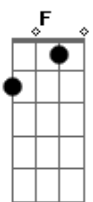

© ukulele-chords.com