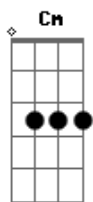

© ukulele-chords.com