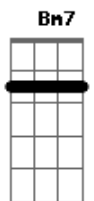

© ukulele-chords.com