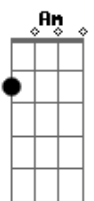

© ukulele-chords.com