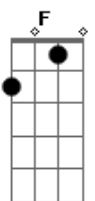

© ukulele-chords.com