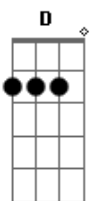

Elton John - Nikita

Tom: C
Intro: d: G Bm7 C C#0 D D G

G C (C C) C G
Hey Nikita is it cold - in your little corner of the world
G D (D D) C
You could roll around the globe
D C G
And never find a warmer soul to know
G C (C C) (2x) C
G
Oh I saw you by the wall - ten of your tin soldiers in a row
G D (D D) (2x)
With eyes that looked like ice on fire
D G
The human heart a captive in the soul

(G Bm7 C C#0 D D G)

G C (C C) G D
Do you ever dream of me, do you ever see the letters

that I write

G D (D D)
When you look up through the wire
D C G
Nikita do you count the stars at night
G C (C C) (2x) C
G
And if there comes a time - guns and gates no longer hold you in
G D (D D) (2x)
And if you're free to make a choice
D C G
Just look towards the west and find a friend.

(Volta pro Refrão)(Back to the Chorus)

G C (C C) G
Oh Nikita you will never know - anything about my home
G D
I'll never know how good it feels to hold you;
D D C G
Oh no! Nikita you'll never know

(G Bm7 C C#0 D D)

Solo: G Bm7 C Am G F Bb Eb Fm G Cm Ab Fm G D

(Refrão)

G Bm7 C
No... Nikita
D G
Counting ten tin soldiers in a row
G Bm7 C
Uuuuuhu...Nikita
G D G
Counting ten tin soldiers in a row

Acordes

© ukulele-chords.com