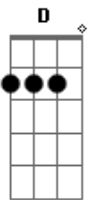

Elton John - Nikita

Tom: C
Intro: d: G Bm7 C C#0 D D G

G C (C C) C G
Hey Nikita is it cold - in your little corner of the world
G D (D D) C
You could roll around the globe
D C G
And never find a warmer soul to know
G C (C C) (2x) C
G
Oh I saw you by the wall - ten of your tin soldiers in a row
G D (D D) (2x)
With eyes that looked like ice on fire
D G
The human heart a captive in the soul

(G Bm7 C C#0 D D G)
G C (C C) G D
Do you ever dream of me, do you ever see the letters

that I write
G D (D D)
When you look up through the wire
D C G
Nikita do you count the stars at night
G C (C C) (2x) C
G
And if there comes a time - guns and gates no longer hold you in
G D (D D) (2x)
And if you're free to make a choice
D C G
Just look towards the west and find a friend.

(Volta pro Refrão)(Back to the Chorus)

G C (C C) G
Oh Nikita you will never know - anything about my home
G D
I'll never know how good it feels to hold you;
D D C G
Oh no! Nikita you'll never know

(G Bm7 C C#0 D D)

Solo: G Bm7 C Am G F Bb Eb Fm G Cm Ab Fm G D
(Refrão)

G Bm7 C
No... Nikita
D G
Counting ten tin soldiers in a row
G Bm7 C
Uuuuuhu...Nikita
G D G
Counting ten tin soldiers in a row

Acordes

© ukulele-chords.com