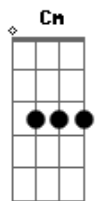

© ukulele-chords.com