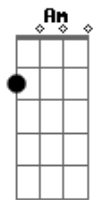

© ukulele-chords.com