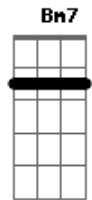

© ukulele-chords.com