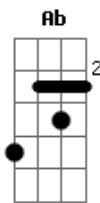

© ukulele-chords.com