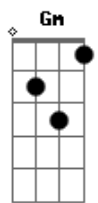

© ukulele-chords.com