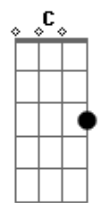

© ukulele-chords.com