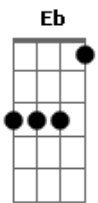

© ukulele-chords.com