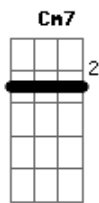

© ukulele-chords.com